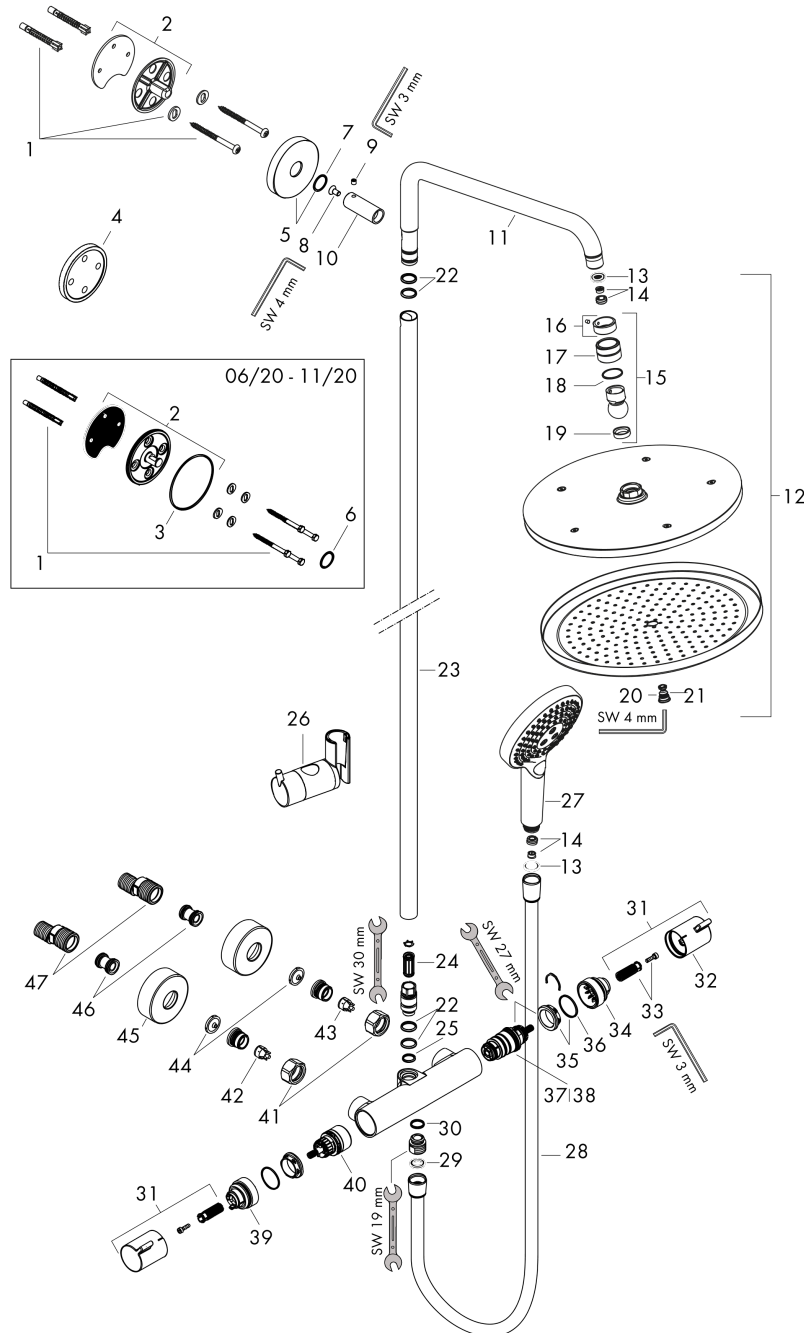

Croma Select S
Showerpipe 280 1jet EcoSmart 9 л/мин с термостатом и ручным душем Raindance Select S
120 3jet

Поверхности : шлиф. бронза   Артикульный номер: **26891140**

Покомпонентное изображение

Год выпуска: >06/20

Croma Select S
Showerpipe 280 1jet EcoSmart 9 л/мин с термостатом и ручным душем Raindance Select S
120 3jet

Поверхности : **шлиф. бронза**   Артикульный номер: **26891140**

Перечень запасных частей

Год выпуска: >06/20

Позиция	Описание	Артикульный номер	PC	PU
1	mounting set	98716000	-	1
2	wall flange	95688000	-	1
3	O-Ring 50x2	98187000	-	1
4	tile-matching-disk 7 mm	95239140	-	1
5	escutcheon Ø 60 mm	95692140	-	1
6	O-ring 20x2	98165000	-	1
7	O-ring 20x2,5	92602000	-	1
8	screw	92137000	-	1
9	hollow set screw M6x5	98447000	-	1
10	sleeve	92166140	-	1
11	shower arm	95985140	-	1
12	head shower	26221140	-	1
13	filter packing	94246000	-	1
14	flow limiter (9 l/min)	95659000	-	1
15	ball joint	98941140	-	1
16	lock washer	98942140	-	1
17	nut	97958140	-	1
18	lever collar	97536000	-	1
19	seal	97606000	-	1
20	air jet (Eco)	95795140	-	1
21	O-ring 7x2	98419000	-	1
22	O-ring 15x2,5	98131000	-	1
23	pipe 1030 mm	95915140	-	1
24	noise reduction	95009000	-	1
25	O-ring 12x2,25	98382000	-	1
26	support, assy	97651140	-	1
27	handshower	26531140	-	1
28	shower hose Isiflex'B 1,60 m	28276140	-	1
29	seal	98058000	-	1
30	O-ring 14x2	98129000	-	1
31	handle	95836140	-	1
32	pushbutton	92848140	-	1
33	handle fixing set	95843000	-	1
34	safety set	95839000	-	1
35	nut	98913000	-	1
36	O-ring 26x1,5	98390000	-	1
37	thermostat cartridge	98282000	-	1
38	cartridge for exchanged connections	92373000	-	1
39	stop ring for flow control	95927000	-	1
40	shut off unit with selector	98283000	-	1
41	set of nuts	96157140	-	1