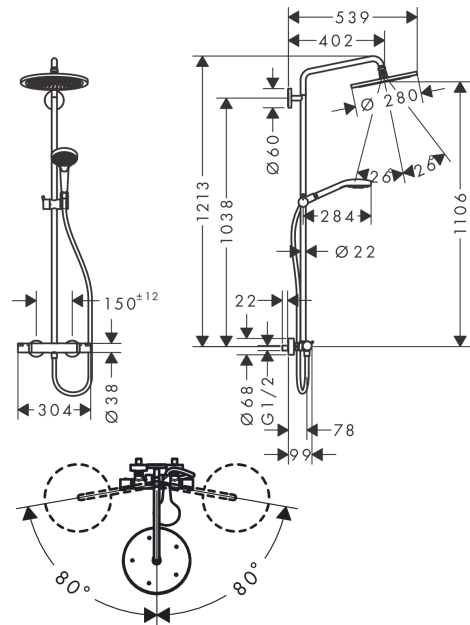

Croma Select S
Showerpipe 280 1jet EcoSmart 9 л/мин с термостатом и ручным душем Raindance Select S
120 3jet

Поверхности : **шлиф. бронза**   Артикульный номер: **26891140**

Продукт

Чертеж

График расхода воды