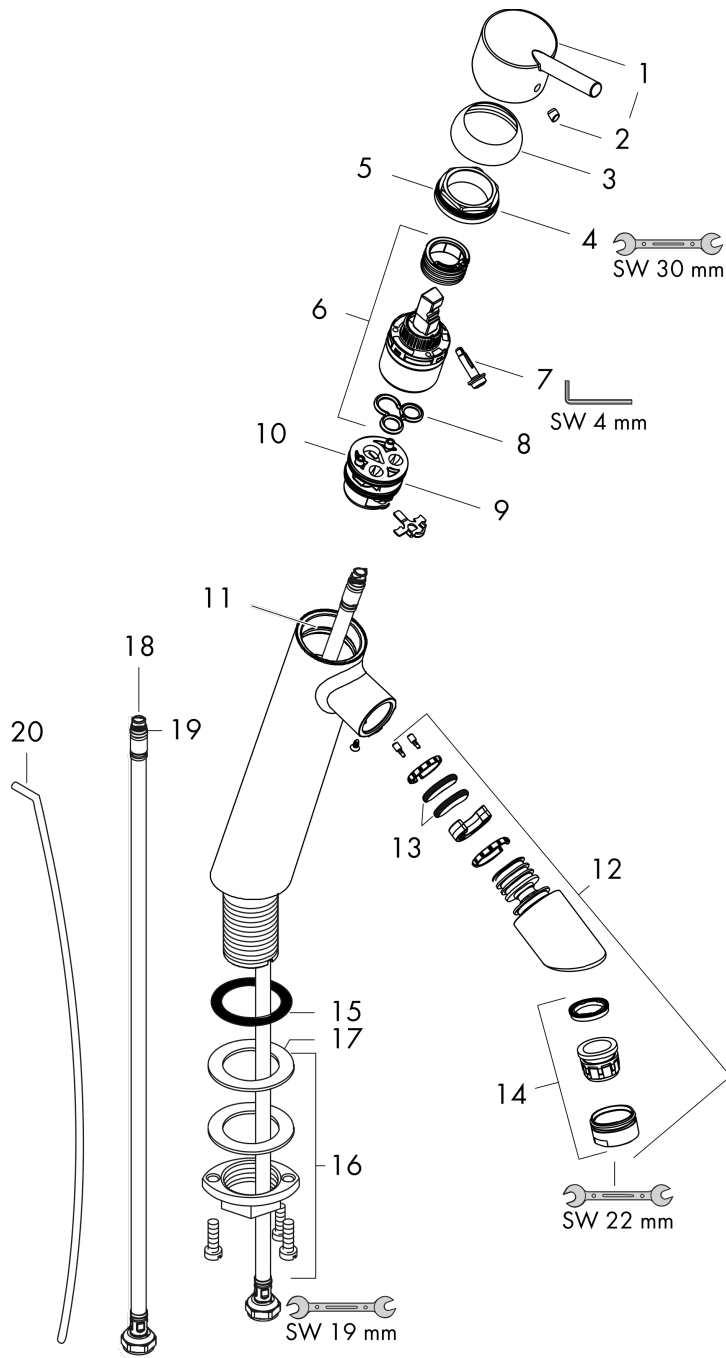

Talis
Single lever basin mixer 80 with pop-up waste set
 Surfaces: **Chrome** Article Number: **32053000**

Exploded Drawing

Year of production: **04/17 - 12/17**

Talis

Single lever basin mixer 80 with pop-up waste set

Surfaces: **Chrome** Article Number: **32053000**

Spare part list

Year of production: 04/17 - 12/17

| Pos. | Description | Article Number | PC | PU |
|------|-------------------------------------|----------------|----|----|
| 1 | handle | 32096000 | 10 | 1 |
| 2 | screw cover | 96338000 | 1 | 1 |
| 3 | flange | 97406000 | 6 | 1 |
| 4 | nut | 97209000 | 5 | 1 |
| 5 | O-ring 33x2 | 98154000 | 1 | 1 |
| 6 | cartridge, assy | 92730000 | 11 | 1 |
| 7 | locking screw for handle | 95140000 | 2 | 1 |
| 8 | seal | 95008000 | 3 | 1 |
| 9 | adapter for cartridge | 98750000 | 4 | 1 |
| 10 | O-Ring 30x2 | 98186000 | 1 | 1 |
| 11 | O-ring 35x2 | 92604000 | 2 | 1 |
| 12 | spout cpl. | 95880000 | 13 | 1 |
| 13 | O-ring 16x2,5 | 98134000 | 1 | 1 |
| 14 | aerator M24x1 (5 l/min) | 13185000 | 98 | 1 |
| 15 | flat seal | 98749000 | 2 | 1 |
| 16 | fixing set (Ø 32) | 13961000 | 7 | 1 |
| 17 | lever collar | 97548000 | 1 | 1 |
| 18 | connection hose 450 mm M8x0,75 G3/8 | 97206000 | 8 | 1 |
| 19 | O-ring 6,6x1,6 | 93019000 | 1 | 1 |
| 20 | pull rod | 96657000 | 4 | 1 |
| a | pop up waste | 94139000 | 98 | 1 |
| b | fixation extension 35 mm | 13898000 | 12 | 1 |