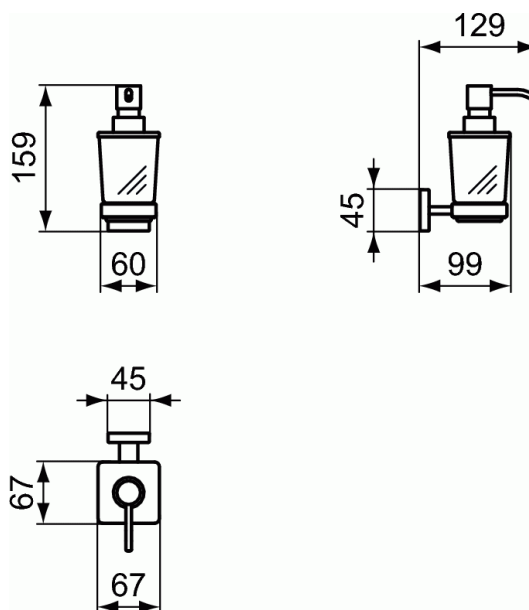

IOM SQUARE

Soap dispenser, wall mounted

Soap dispenser, wall mounted

Frosted glass

Included fixing set

FINISHES*

* AA = Chrome