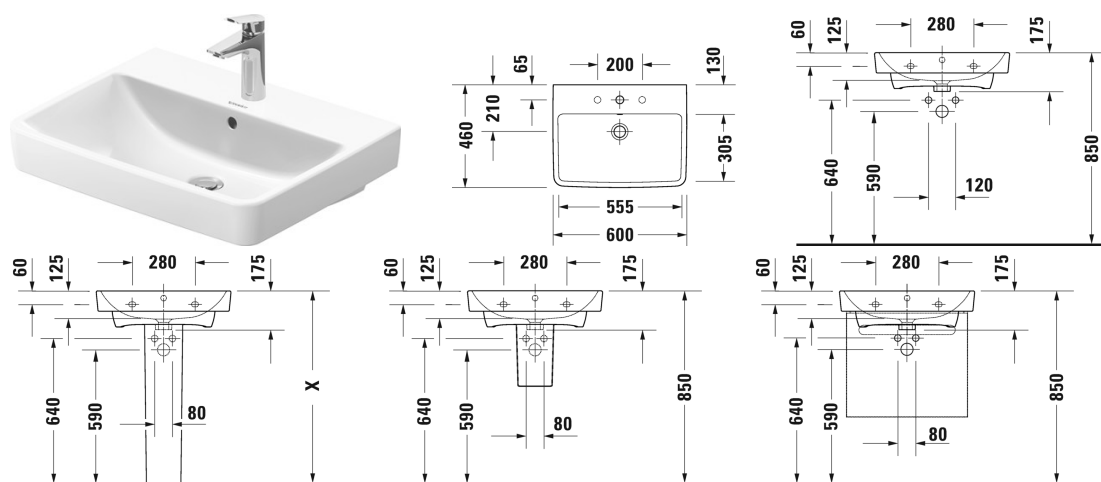

Duravit No.1 Washbasin, furniture washbasin # 23756000002

|< 600 mm >|

Washbasin, furniture washbasin	Dimension	Weight	Order number
with overflow, with tap platform, underneath glazed, 600 mm			
Colors			
00 White Alpin			
Variant			
●	600 x 460 mm	18.000 kilogram	23756000002
Suitable products			
Pedestal for # 237555, 237560, 237565, 237580,			085844
Siphon cover fixings included, for # 237555, 237560, 237565, 237580,			085845
Vanity unit wall-mounted 1 pull-out compartment, for Duravit No.1 # 237560, 540 x 426 mm	540 x 426 mm		N14281
Vanity unit wall-mounted 1 pull-out compartment, with internal drawer, Internal drawer including cut-out for siphon and siphon cover, for Duravit No.1 # 237560, 540 x 426 mm	540 x 426 mm		N14381
Recommended faucets			
Single lever basin mixer M ceramic cartridge, Projection 139 mm, flexible connection hoses 3/8", aerator adjustable, normal spray, chrome, maximum temperature can be adjusted on installation, recommended operating pressure 1 - 5 bar, with pop-up waste set,			B11020001