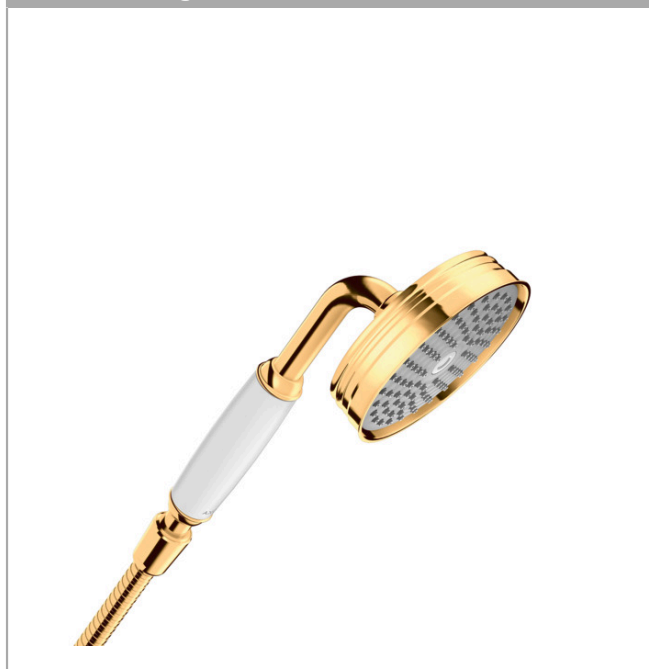

AXOR Montreux
Hand shower 100 1jet
Surfaces: **Polished Gold Optic** Article Number: **16320990**

Description

product features

- shower head size: 100 mm
- spray type: RainAir (rain spray enriched with air)
- maximum flow rate at 3 bar: 16 l/min
- metal cover
- scope of supply: hand shower, filter seal, assembly instruction

Technology

Product image

Scale drawing