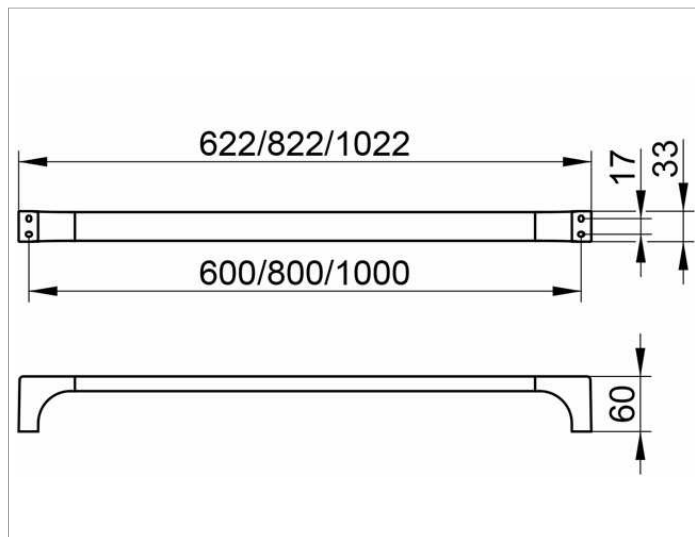

Edition 11

11101010800 Полотенцедержатель

ИЗДЕЛИЕ

ЧЕРТЕЖ

поверхность

хром

Габариты

800 mm

спецификации

KEUCO EDITION 11 towel holder 11101010800

chromed towel holder,

in clear-cut design and geometric shapes

to clean anti-static, easy to clean

Installed at 31-1/2", with a total width of 32-3/8"

Radius 2-3/8"

The towel holder has 4 fixing points

Comes with corrosion resistant mounting hardware