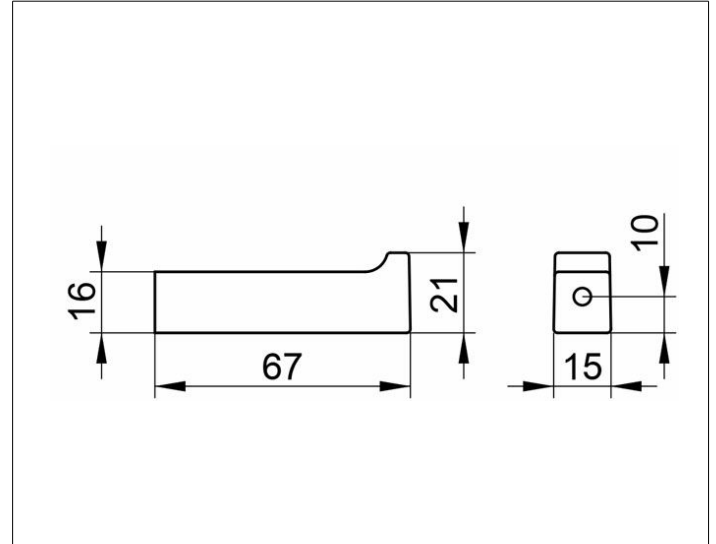

Edition 11

11116130000 Robe hook

PRODUCT

DRAWING

SURFACE

brushed black chrome

SPECIFICATIONS

KEUCO EDITION 11 robe hooks 11116130000
brushed black chrome in linear design and clear geometric shapes radius 2-5/8", max. Height 13/16"
Delivery with corrosion resistant mounting hardware