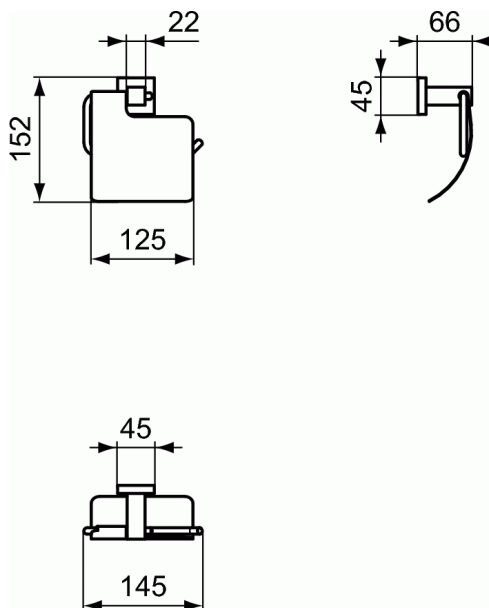

IOM SQUARE

Tissue holder with cover

Tissue holder with cover

Included fixing set

FINISHES*

* AA = Chrome