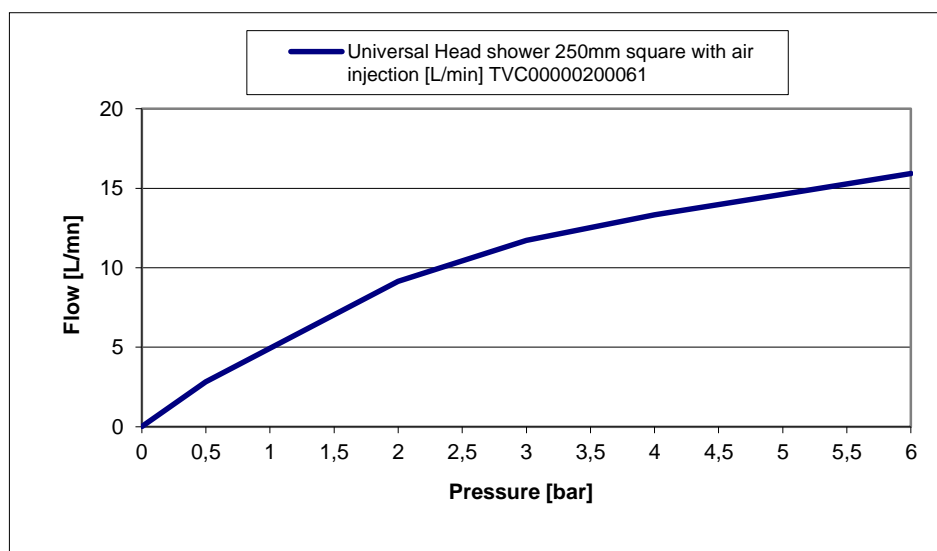

#### Model **TVC00000200061**

Collection	Universal Shower
Material	Brass
Finish	Chrome
Flow rate at 3 bar	11,71 l/min
Shower head size	250 mm x 250 mm
Shower head thickness	7 mm
Connecting thread	G1/2"
Installation type	Ceiling or Wall
Required miscellaneous	Shower arms: TVC00045351061 TVC00045352061 TVC00045453061 TVC00045454061

### FLOW CHART

UNIVERSAL OVERHEAD SHOWER 250MM SQUARE

TECHNICAL DRAWINGS