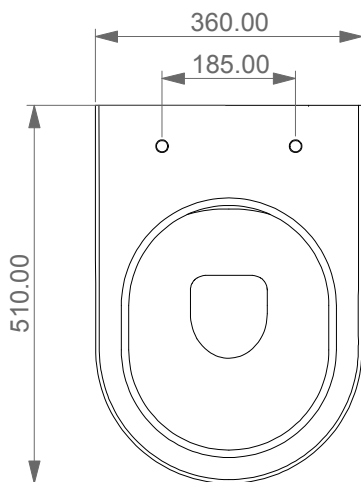

FRONT

LEFT

GSG
CERAMIC DESIGN

Vaso sospeso Speed senza brida
con sistema di scarico Smart Clean
Speed wc wall-hung rimless
with Smart Clean flushing system

TOP

REAR

SECTION

Designation
Vaso sospeso Speed senza brida
con sistema di scarico Smart Clean
Speed wc wall-hung rimless
with Smart Clean flushing system

Scale
1:10

cod. SPWC50

GSG
CERAMIC DESIGN

This drawing including the respected data may neither be duplicated nor modified nor altered without the consent of GSG Ceramic Design. The use of the data/technical drawings take place at users own risk and under exclusion of any liability of GSG Ceramic Design. The dimensions are not binding; products are subject to changes. Measurement shown may be subjected to small variations or are indicative.