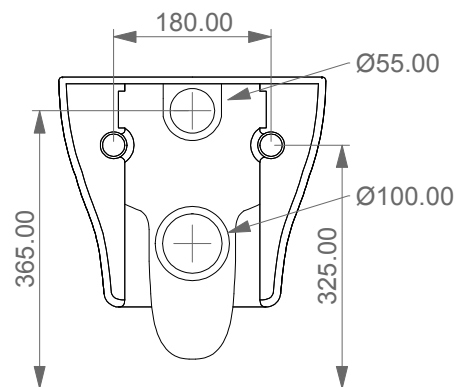

FRONT

LEFT

GSG
CERAMIC DESIGN

Vaso sospeso Speed senza brida
con sistema di scarico Smart Clean
Speed wc wall-hung rimless
with Smart Clean flushing system

TOP

REAR

SECTION

Designation
Vaso sospeso Speed senza brida
con sistema di scarico Smart Clean
Speed wc wall-hung rimless
with Smart Clean flushing system

Scale
1:10

cod. SPWC50

GSG
CERAMIC DESIGN

This drawing including the respected data may neither be duplicated nor modified nor altered without the consent of GSG Ceramic Design. The use of the data/technical drawings take place at users own risk and under exclusion of any liability of GSG Ceramic Design. The dimensions are not binding; products are subject to changes. Measurement shown may be subjected to small variations or are indicative.