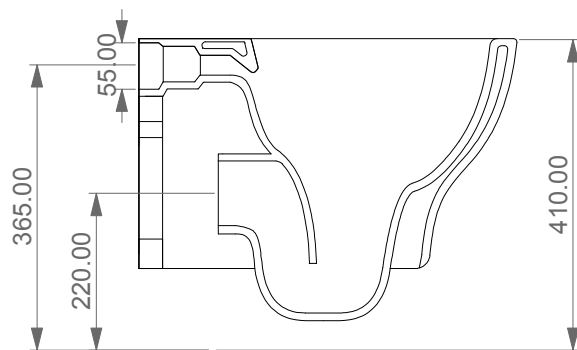

FRONT

LEFT

GSG
CERAMIC DESIGN

Vaso sospeso Speed senza brida
con sistema di scarico Smart Clean
Speed wc wall-hung rimless
with Smart Clean flushing system

TOP

REAR

SECTION

Designation
Vaso sospeso Speed senza brida
con sistema di scarico Smart Clean
Speed wc wall-hung rimless
with Smart Clean flushing system

Scale
1:10

cod. SPWC50

GSG
CERAMIC DESIGN

This drawing including the respected data may neither be duplicated nor modified nor altered without the consent of GSG Ceramic Design. The use of the data/technical drawings take place at users own risk and under exclusion of any liability of GSG Ceramic Design. The dimensions are not binding; products are subject to changes. Measurement shown may be subjected to small variations or are indicative.