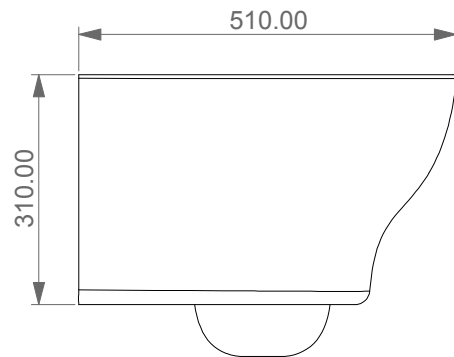

FRONT

LEFT

GSG
CERAMIC DESIGN

Vaso sospeso Speed senza brida
con sistema di scarico Smart Clean
Speed wc wall-hung rimless
with Smart Clean flushing system

TOP

REAR

SECTION

Designation
Vaso sospeso Speed senza brida
con sistema di scarico Smart Clean
Speed wc wall-hung rimless
with Smart Clean flushing system

Scale
1:10

cod. SPWC50

GSG
CERAMIC DESIGN

This drawing including the respected data may neither be duplicated nor modified nor altered without the consent of GSG Ceramic Design. The use of the data/technical drawings take place at users own risk and under exclusion of any liability of GSG Ceramic Design. The dimensions are not binding; products are subject to changes. Measurement shown may be subjected to small variations or are indicative.