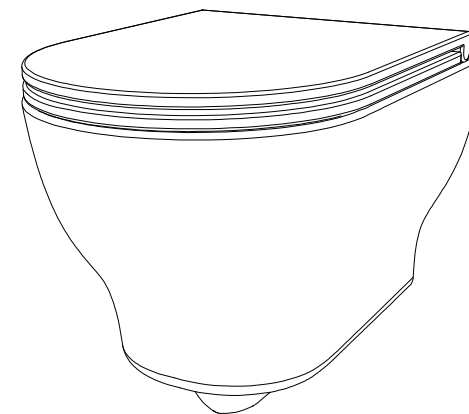

FRONT

LEFT

GSG
CERAMIC DESIGN

Vaso sospeso Speed senza brida
con sistema di scarico Smart Clean
Speed wc wall-hung rimless
with Smart Clean flushing system

TOP

REAR

SECTION

Designation
Vaso sospeso Speed senza brida
con sistema di scarico Smart Clean
Speed wc wall-hung rimless
with Smart Clean flushing system

Scale
1:10

cod. SPWC50

GSG
CERAMIC DESIGN

This drawing including the respected data may neither be duplicated nor modified nor altered without the consent of GSG Ceramic Design. The use of the data/technical drawings take place at users own risk and under exclusion of any liability of GSG Ceramic Design. The dimensions are not binding; products are subject to changes. Measurement shown may be subjected to small variations or are indicative.