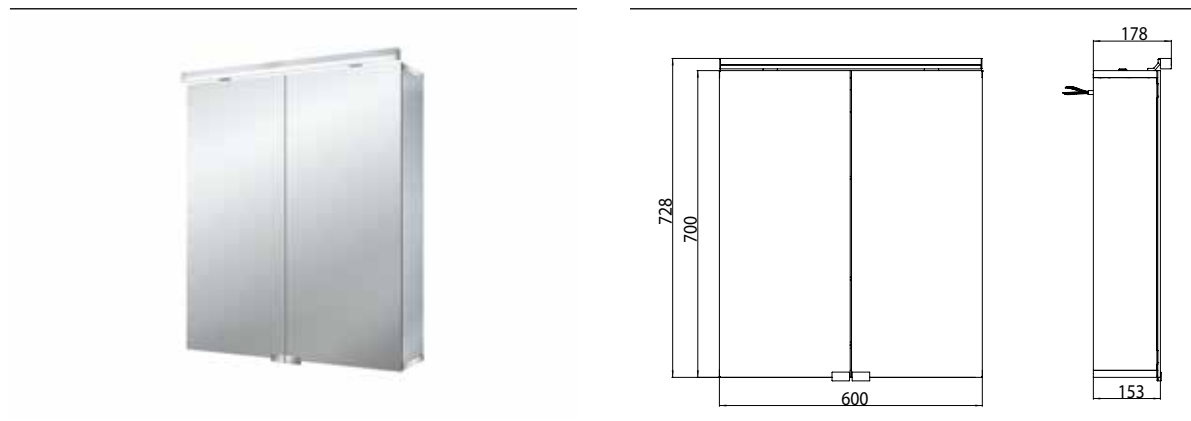

Illuminated mirror cabinet pure (LED), 600 mm, IP 44, 7 W, 4.000 K without washbasin illumination

Art.No.9797 050 81

wall-mounted model, 2 adjustable shelves, 2 doors, 1 socket, 1 switch, height: 728 mm, LED-Light
(Version with washbasin illumination: 2 sockets, 2 switch)