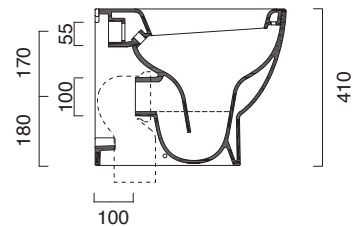

CE EN 997 - CL1 - 5A