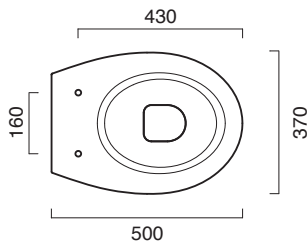

CE EN 997 - CL1 - 5A