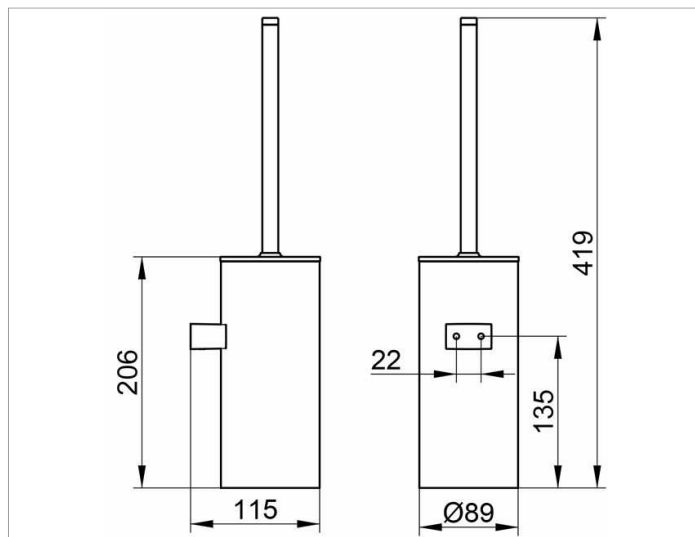

## поверхность

хром/белый

## спецификации

KEUCO COLLECTION MOLL toilet brush set 12769010100  
chrome-plated toilet brush set in an esthetic design with slightly rounded  
edges,  
with lid, wall mounted model,  
synthetic insert, mat, white, brush with lid, white,  
with chrome-plated handle and spare brush head, white,  
Total height 16-1/2", diameter 3-1/2", Projection 4-1/2"  
The toilet brush set is fitted with 2 hidden fixing points  
incl. corrosion-free mounting material