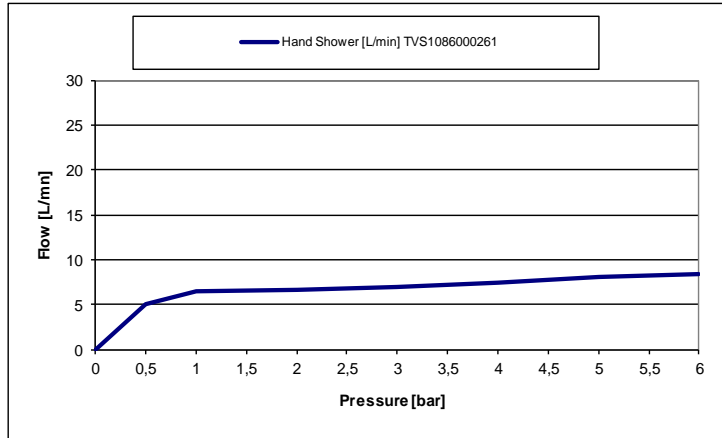

EMBRACE SHOWER SET 600 3JETS

PRODUCT INFORMATION

Model	TVS1086000261
Collection	Embrace
Finish	Polished Chrome
Water Flow at 3 bar	max. 9.5 l/min
Dimensions	690 mm
Hose Length	1.6 m
Shower Rod Material	Brass
Flow Restrictor	9.5 l/min
Hand Shower	TVS1084130161
Hose Connection	G ½"
Spray Types	Relax Massage Intense

Comfortable hand shower holder:

Adjustable height and tilt angle.

Easy to clean:

Easily remove limescale thanks to the flexible nozzles.

Shower hose with anti-twist protection:

Flexible and kink-resistant plastic hose with anti-twist protection.

Max. flow volume:

9.5l/min

Freely positionable wall mounting of the rail (600mm):

Suitable for existing drill holes.

FLOW CHART

EMBRACE SHOWER SET 600 3JETS

TECHNICAL DRAWING

EMBRACE SHOWER SET 600 3JETS

EXPLOSION DRAWING

SPARE PARTS

Article Number	Description	No.	Consists of
TVS10802201000	Flow Restrictor Set	18	Flow Restrictor 5.7 l/min + 9.5 l/min
TVS10801006000	Fixation Kit incl. Wall Bracket	2, 3, 4, 5, 6, 8, 9	2. Cover Plate, 3. Wall Bracket 4. Locking Plate, 5. Locking Clamp 6. Set Screw, 8. Wall anchor Set 9. Screw Set