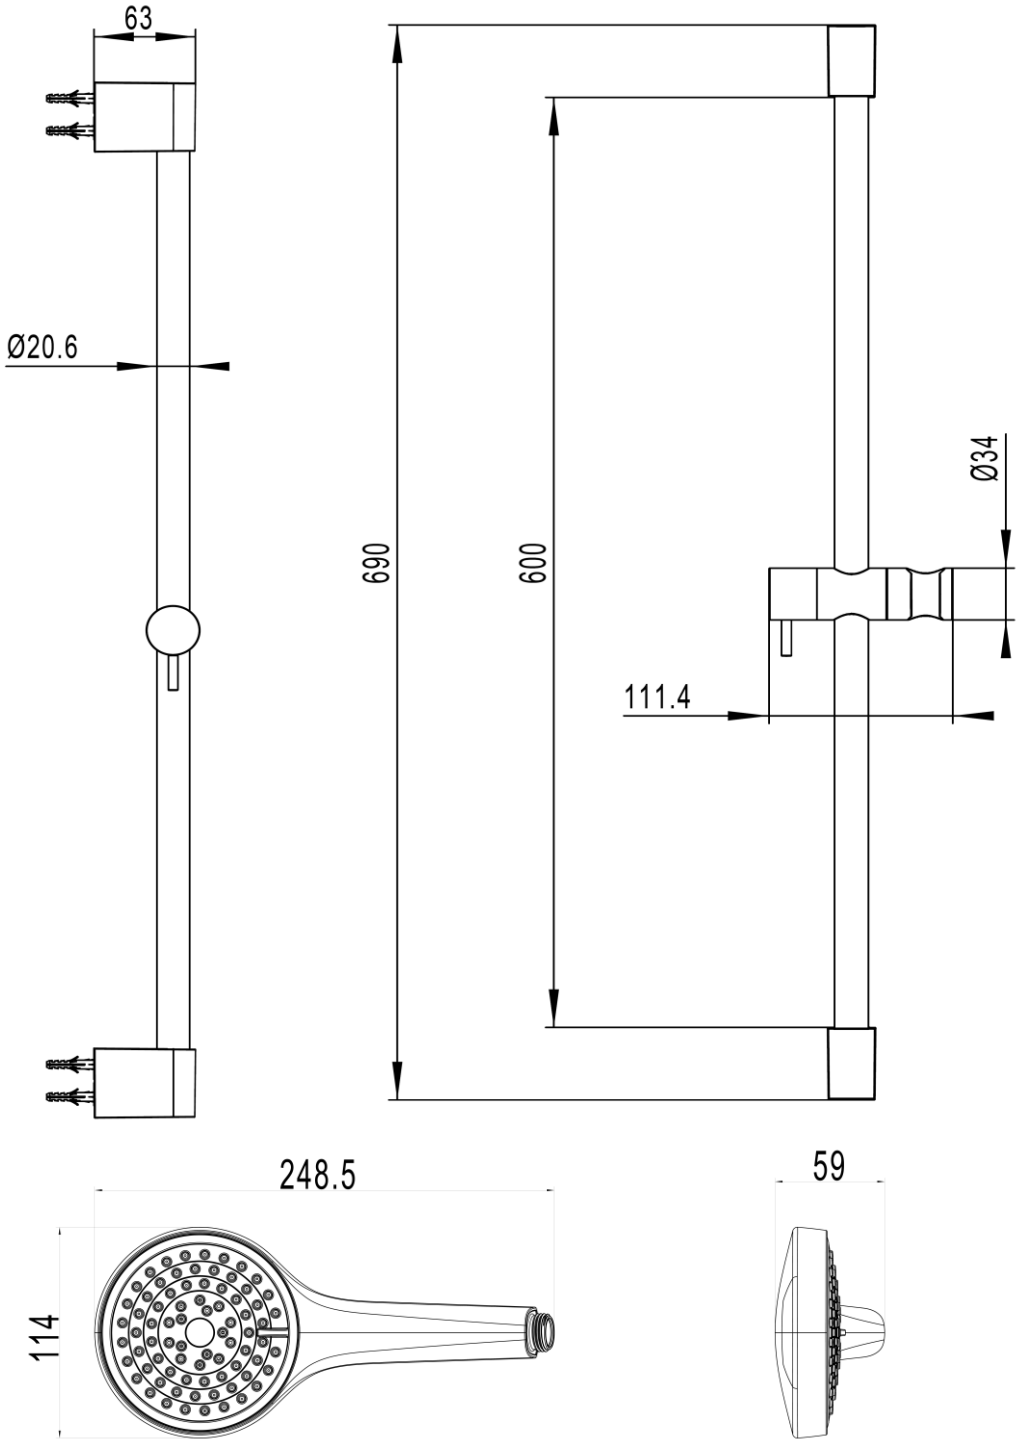

EMBRACE SHOWER SET 600 3JETS

PRODUCT INFORMATION

Model	TVS1086000261
Collection	Embrace
Finish	Polished Chrome
Water Flow at 3 bar	max. 9.5 l/min
Dimensions	690 mm
Hose Length	1.6 m
Shower Rod Material	Brass
Flow Restrictor	9.5 l/min
Hand Shower	TVS1084130161
Hose Connection	G ½"
Spray Types	Relax Massage Intense

Comfortable hand shower holder:

Adjustable height and tilt angle.

Easy to clean:

Easily remove limescale thanks to the flexible nozzles.

Shower hose with anti-twist protection:

Flexible and kink-resistant plastic hose with anti-twist protection.

Max. flow volume:

9.5l/min

Freely positionable wall mounting of the rail (600mm):

Suitable for existing drill holes.

FLOW CHART

EMBRACE SHOWER SET 600 3JETS

TECHNICAL DRAWING

EMBRACE SHOWER SET 600 3JETS

EXPLOSION DRAWING

SPARE PARTS

Article Number	Description	No.	Consists of
TVS10802201000	Flow Restrictor Set	18	Flow Restrictor 5.7 l/min + 9.5 l/min
TVS10801006000	Fixation Kit incl. Wall Bracket	2, 3, 4, 5, 6, 8, 9	2. Cover Plate, 3. Wall Bracket 4. Locking Plate, 5. Locking Clamp 6. Set Screw, 8. Wall anchor Set 9. Screw Set