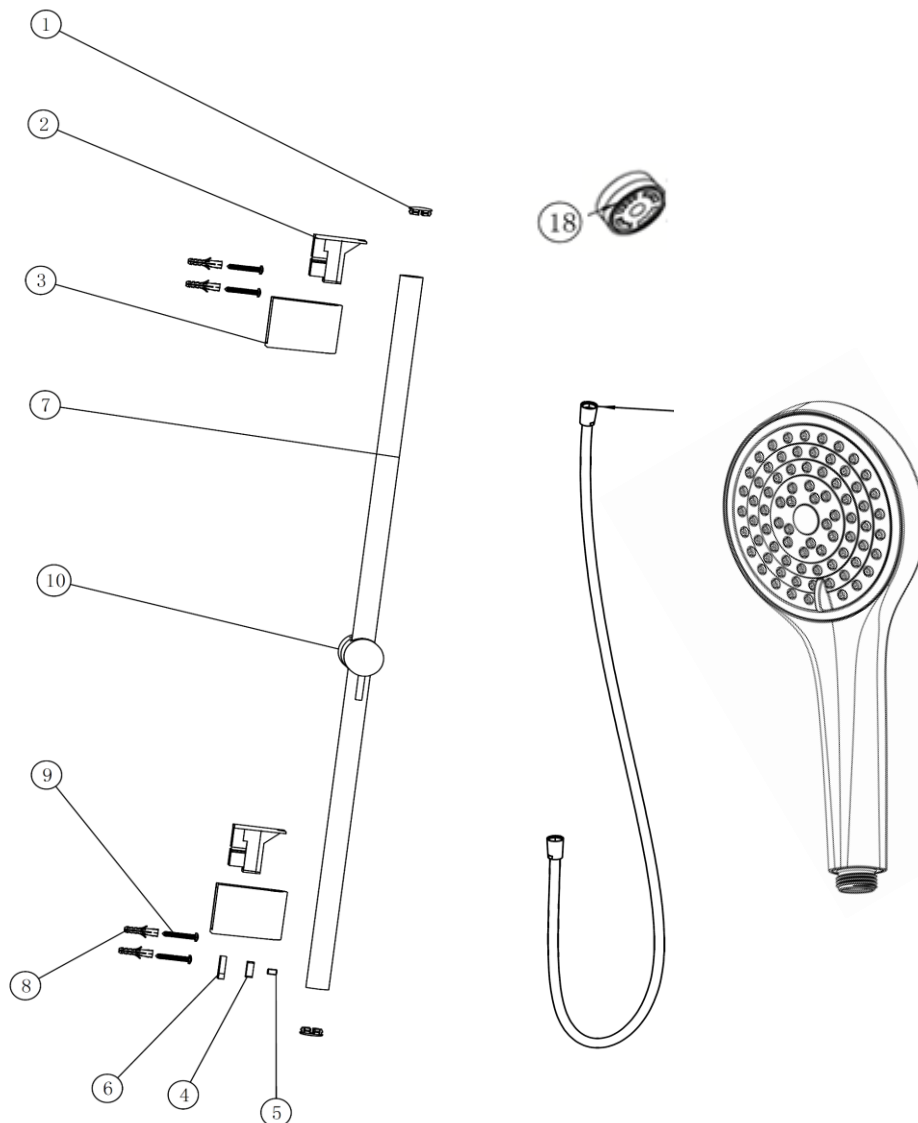

EMBRACE SHOWER SET 600 3JETS

PRODUCT INFORMATION

Model	TVS1086000261
Collection	Embrace
Finish	Polished Chrome
Water Flow at 3 bar	max. 9.5 l/min
Dimensions	690 mm
Hose Length	1.6 m
Shower Rod Material	Brass
Flow Restrictor	9.5 l/min
Hand Shower	TVS1084130161
Hose Connection	G ½"
Spray Types	Relax Massage Intense

Comfortable hand shower holder:

Adjustable height and tilt angle.

Easy to clean:

Easily remove limescale thanks to the flexible nozzles.

Shower hose with anti-twist protection:

Flexible and kink-resistant plastic hose with anti-twist protection.

Max. flow volume:

9.5l/min

Freely positionable wall mounting of the rail (600mm):

Suitable for existing drill holes.

FLOW CHART

EMBRACE SHOWER SET 600 3JETS

TECHNICAL DRAWING

EMBRACE SHOWER SET 600 3JETS

EXPLOSION DRAWING

SPARE PARTS

Article Number	Description	No.	Consists of
TVS10802201000	Flow Restrictor Set	18	Flow Restrictor 5.7 l/min + 9.5 l/min
TVS10801006000	Fixation Kit incl. Wall Bracket	2, 3, 4, 5, 6, 8, 9	2. Cover Plate, 3. Wall Bracket 4. Locking Plate, 5. Locking Clamp 6. Set Screw, 8. Wall anchor Set 9. Screw Set