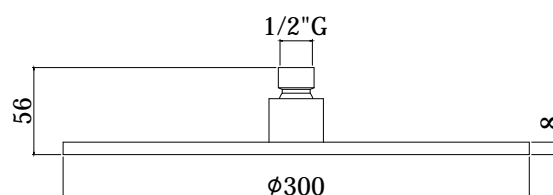

COLLECTION

light exclusive edition

PRODUCT IMAGE

TECHNICAL DRAWING

DESCRIPTION

MASTER KING "Round" metal shower head:

- antiscaling system
- 8mm thickness
- 1/2"G swivel joint

ART.

ZSOF 079

inspectable - Ø300mm

FINISHES

ZSOF

- CR - chrome plated
- ST - steel looking finish
- WG - WHITE GOLD finish
- HG - HONEY GOLD finish
- HGSP - BRUSHED HONEY GOLD finish
- ROSE - ROSÉ GOLD finish
- NKN - BLACK NICKEL finish
- NKNSP - BRUSHED BLACK NICKEL finish