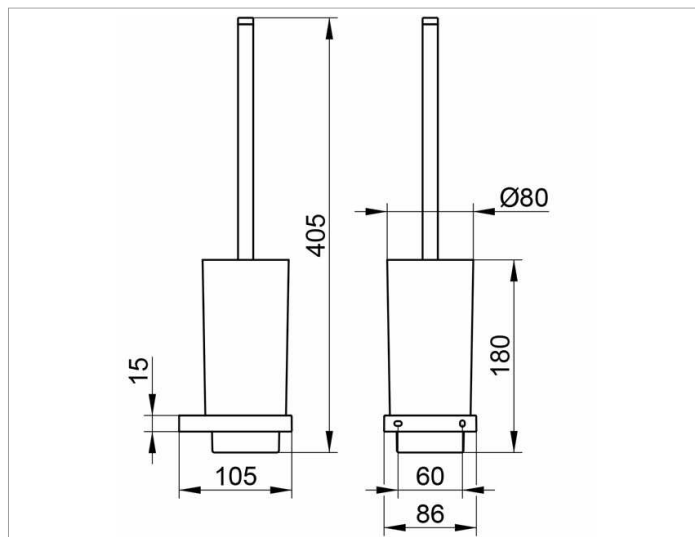

Edition 11

11164059000 Туалетный гарнитур

ИЗДЕЛИЕ

ОПИСАНИЕ ИЗДЕЛИЯ

в комплекте с хрустальной матовой колбой и ершом с ручьяткой, запасной головкой ершика

поверхность

Никель шлифованный

ЧЕРТЕЖ

спецификации

KEUCO EDITION 11 Toilet brushes 11164059000
brushed nickel toilet brush set in clear-cut design and geometric shapes,
Wall model, complete with frosted crystal glass insert and brush with
handle and brush head
replacement
removable frosted crystal used for easy cleaning
Height 7-1/16" (height includes brush 15-15/16"), diameter 3-1/8",
4-1/8"
The toilet brush set has 2 mounting points
delivery with corrosion resistant mounting hardware