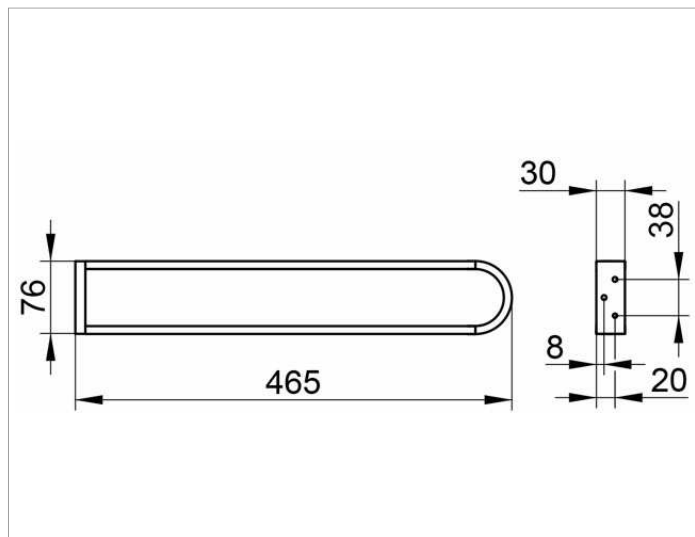

Edition 300

30018010000 Полотенцедержатель

ИЗДЕЛИЕ

ЧЕРТЕЖ

ОПИСАНИЕ ИЗДЕЛИЯ

неповоротный

поверхность

хром

Габариты

465 mm

спецификации

KEUCO EDITION 300 towel holder 30018010000

chrome-plated towel holder in an aesthetic and classic design

two parallel arranged fixed arms

anti static, easy to clean,

projection: 18-5/16"

The towel holder is fitted with two hidden fixing points

2 wall plugs, Fischer FU 1/4" x 1-3/4" and 2 wall screws are supplied