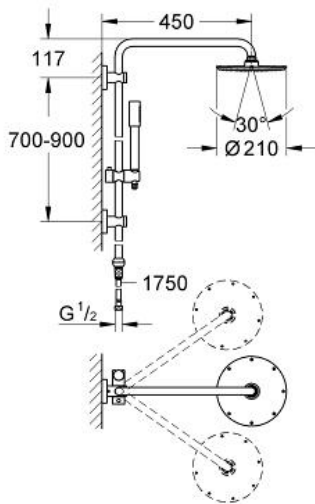

RAINSHOWER SYSTEM 210
 Shower system with GrohClick
 without fitting for wall mounting
 MODEL # 27030000

Pure Freude
 an Wasser

Product Description:

RAINSHOWER SYSTEM 210

Shower system with GrohClick without fitting for wall mounting

Standard Specification:

consisting of:

horizontal swivable 450 mm shower arm

change between hand and head shower

by Grohclick element

Rainshower Cosmopolitan 210 metal head shower (28 368 000)

with ball joint

rotation angle $\pm 20^\circ$

Sena hand shower (28 034)

adjustable in height with gliding element (12 140 000)

connection to water supply with 1/2"-thread of

the 800 mm shower hose to faucet / wall union

metal shower hose 1750 mm (27 178)

distance between wall supports: 700-900 mm

minimum flow rate 7 l/min

GROHE DreamSpray perfect spray pattern

GROHE StarLight chrome finish

SpeedClean anti-lime system

Inner WaterGuide for a longer life

suitable for instantaneous heaters from 18 kW/h