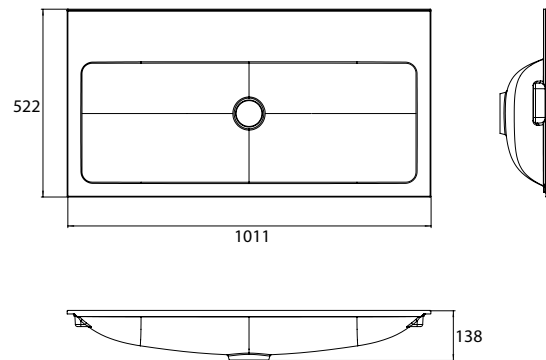

Wash basin (mineral composite), 1.000 mm with 1 tap hole

Art.No.9577 114 31

matches to Vanity units 9583 274 20 and 9583 275 20.