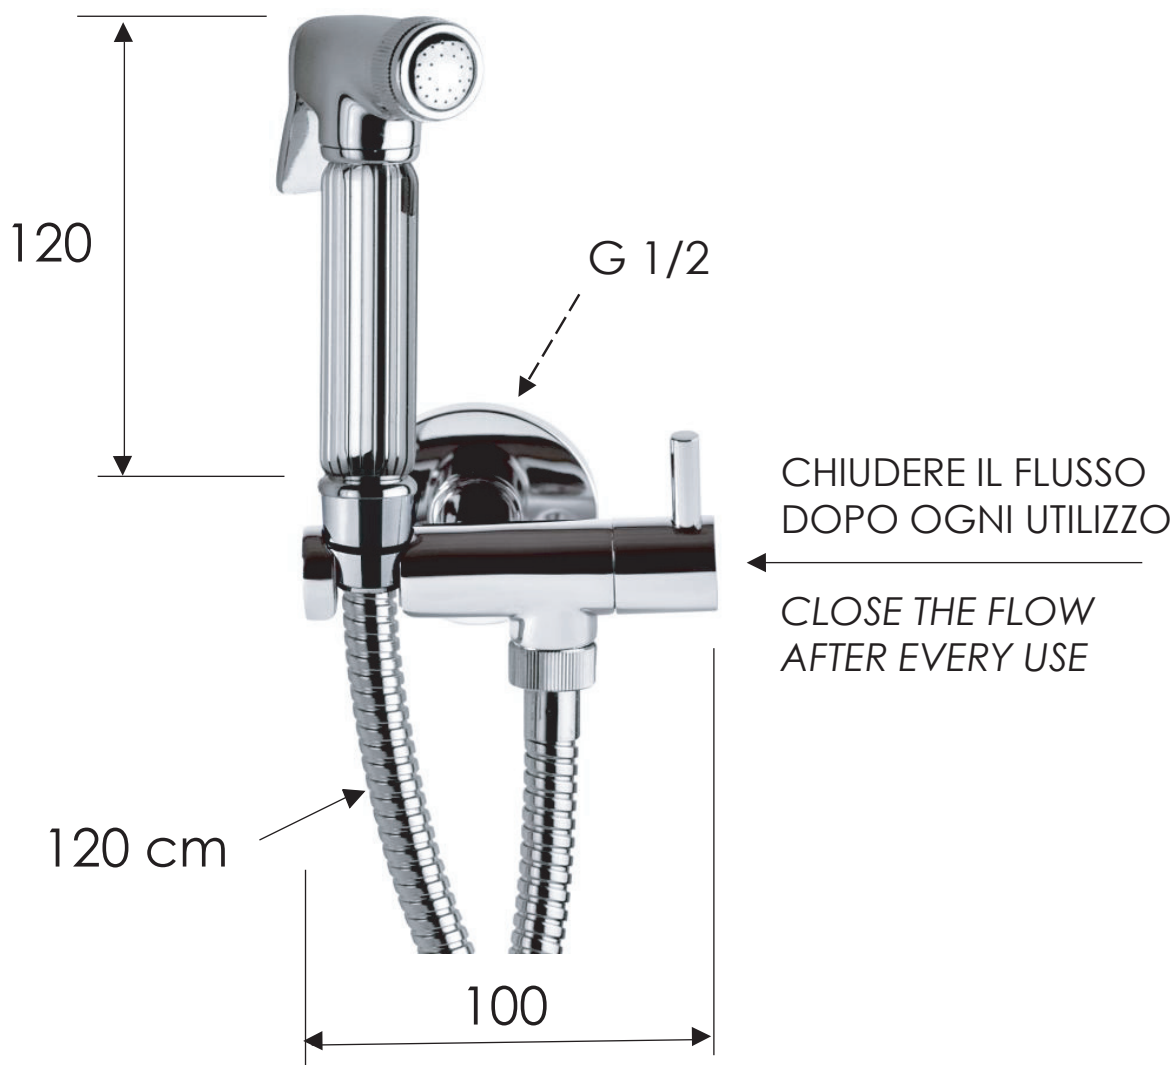

REMER

RUBINETTERIE

SCHEDA TECNICA

ART. COD.

TECHNICAL FEATURES

332REZ336

MATERIALI / MATERIALS

OTTONE CROMATO / CHROME PLATED BRASS