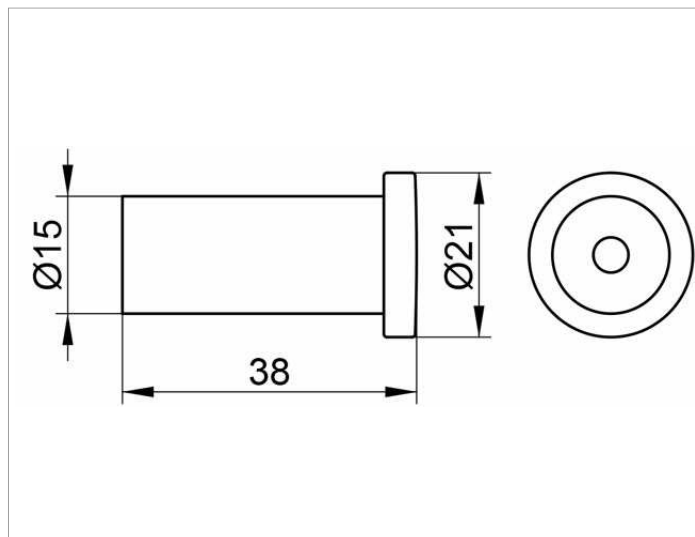

Plan

14916070000 Крючок для полотенца

ИЗДЕЛИЕ

ЧЕРТЕЖ

поверхность

нержавеющая сталь

Габариты

38 mm

спецификации

KEUCO PLAN towel hook 14916070000

A classic towel hook in high grade stainless steel, in a stylish yet functional design

Cylindrical form with rounded edges, easy to clean

Depth 1-1/2", diameter of cylinder 9/16", diameter of head 13/16"

The towel hook is fitted with 1 hidden fixing point

incl. corrosion-free mounting material