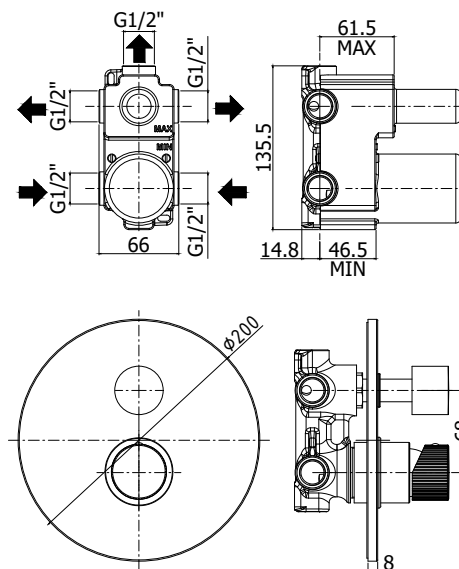

COLLECTION

jo

PRODUCT IMAGE

TECHNICAL DRAWING

DESCRIPTION

Concealed shower mixer (3 outlets) complete with:

- metal wall plate Ø200mm
- 1/2"G connections

ART.

JO 019 . .
with diverter cartridge (3 outlets + 3 combined positions)

ZPRO 068 . .
Extension with diverter for artt. 018-019
• H30mm

FINISHES

JO
CR - chrome plated
NO - matt black

ZPRO
CR - chrome plated
NO - matt black