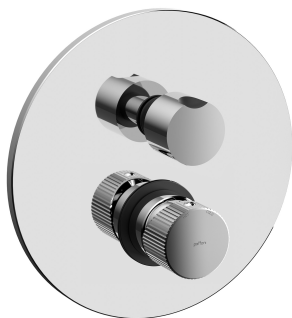

COLLECTION

jo

PRODUCT IMAGE

TECHNICAL DRAWING

DESCRIPTION

Concealed shower mixer (3 outlets) complete with:

- metal wall plate Ø200mm
- 1/2"G connections

ART.

JO 019 . .
with diverter cartridge (3 outlets + 3 combined positions)

ZPRO 068 . .
Extension with diverter for artt. 018-019
• H30mm

FINISHES

JO
CR - chrome plated
NO - matt black

ZPRO
CR - chrome plated
NO - matt black