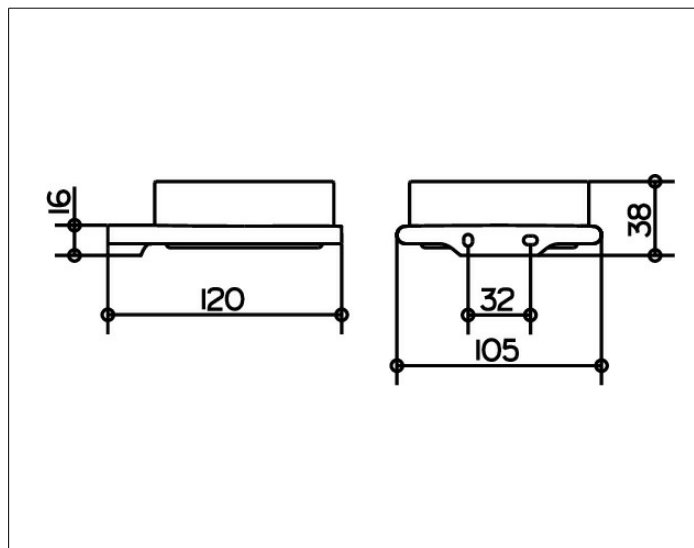

## СПЕЦИФИКАЦИИ

KEUCO Edition 400 Utensil tray, 11549139000

Crystal utensil tray in sculptural design,  
brushed black chrome holder with slightly rounded edges,  
complete with removable crystal soap dish, matt,  
easy to clean,  
width 4-1/8", height 1-1/2", depth 4-3/4",  
the holder is fitted concealed,  
delivery includes anti-corrosion fixings