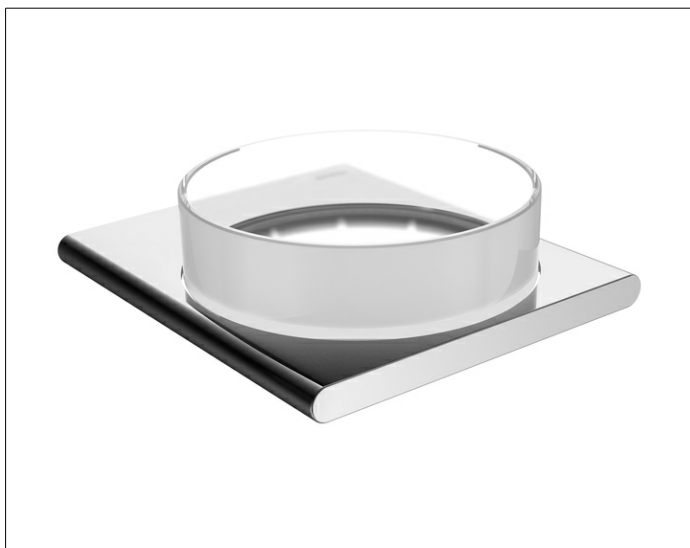

## ОПИСАНИЕ ИЗДЕЛИЯ

в комплекте с хрустальной чашей, матовая

## ПОВЕРХНОСТЬ

Хром черный шлифованный

## СПЕЦИФИКАЦИИ

KEUCO Edition 400 Utensil tray, 11549139000

Crystal utensil tray in sculptural design,  
brushed black chrome holder with slightly rounded edges,  
complete with removable crystal soap dish, matt,  
easy to clean,  
width 4-1/8", height 1-1/2", depth 4-3/4",  
the holder is fitted concealed,  
delivery includes anti-corrosion fixings