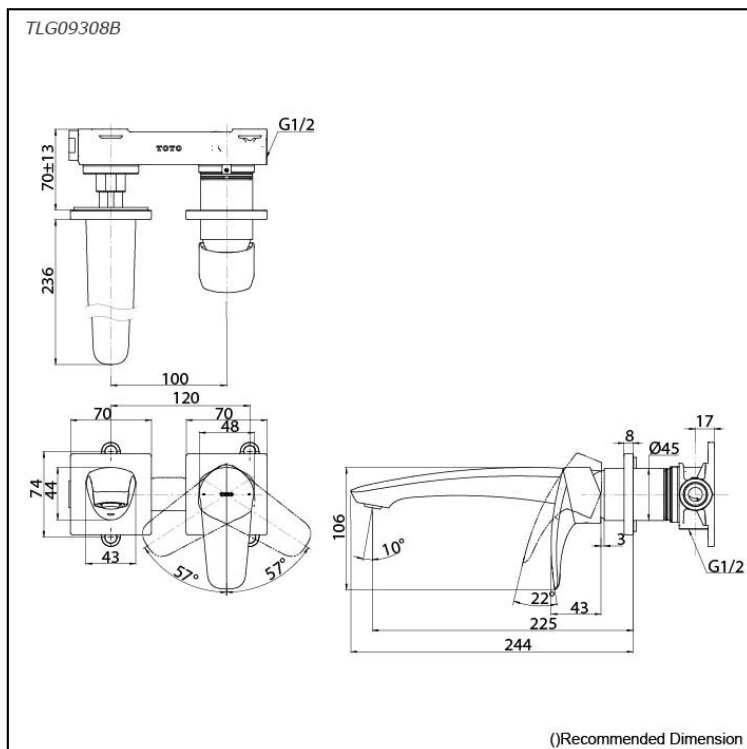

GM Series
 Wall-Mount Single Lever Lavatory Faucet
 (Long Spout) (w/o Pop-up Waste)

Features

- Bold parallel arches and reflective curves in an assertive design
- A majestic dignity of outstanding architecture - the arch of its spout and columnar body imposing a further accentuated presence that highlights its edges
- Easy Installation and Usage
- Long lasting, COMFORT GLIDE mechanism for a smooth operation

Specifications

Finish: Chrome
 Material: Brass
 Water Pressure: 0.05MPa~1.0MPa

Parts description

- **TLG09308B**
 Wall Mount Single Lever Lavatory Faucet
 (Long Spout) (w/o Waste Fittings)

Flow Rate

TLG09308B