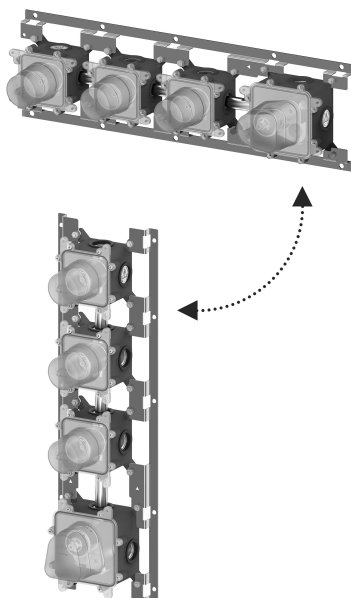

COLLECTION

modular box

PRODUCT IMAGE

TECHNICAL DRAWING

DESCRIPTION

Concealed box for concealed thermostatic shower mixer (3 functions) complete with:

- concealed body
- box

ART.

MDBOX 019

without external set

- for art. MDE019
- horizontal or vertical installation
- 1/2"G connections

FINISHES

MDBOX

PRODUCT PAGE

www.paffoni.it