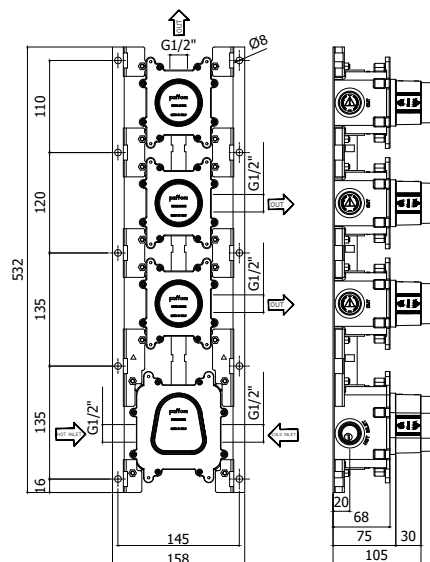

COLLECTION

modular box

PRODUCT IMAGE

TECHNICAL DRAWING

DESCRIPTION

Concealed box for concealed thermostatic shower mixer (3 functions) complete with:

- concealed body
- box

ART.

MDBOX 019

without external set

- for art. MDE019
- horizontal or vertical installation
- 1/2"G connections

FINISHES

MDBOX

PRODUCT PAGE

www.paffoni.it