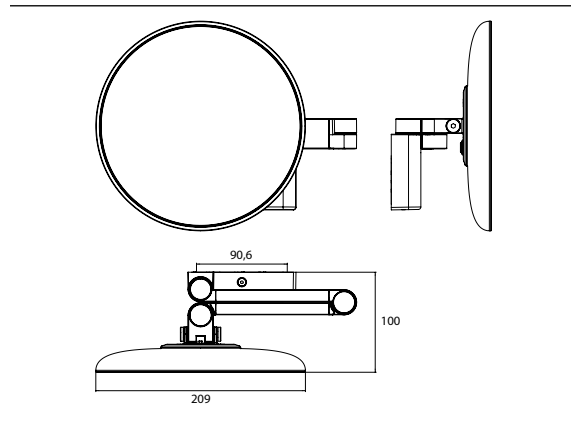

LED Shaving- and cosmetic mirror with emco light system, round, wall mounted, two swivel arms
chrome, 5 magnifying glass

Art.No.1095 080 35

2 switches, brightness and luminous colour cold/warm (3.000 - 6.000 K) continuously dimmable.