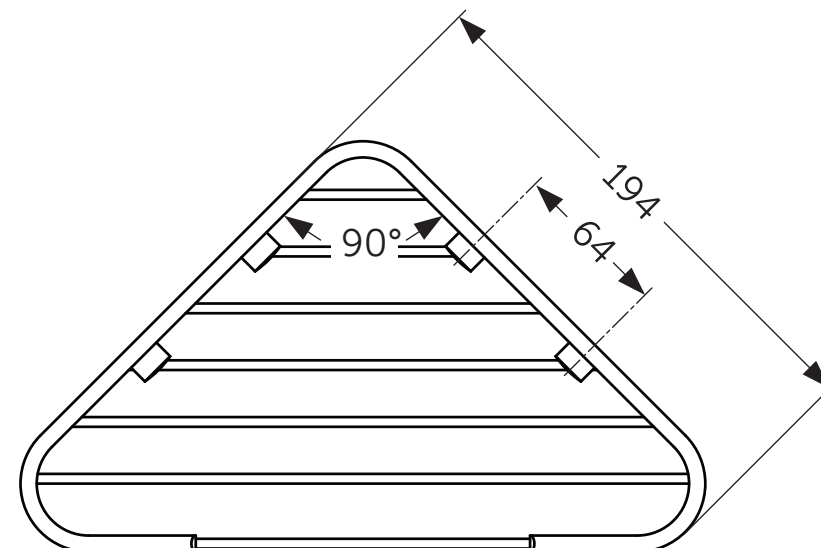

Ideal Standard

IOM

A 9105 AA

1115 / MTAc A9105

Ideal Standard International NV  
Corporate Village - Gent Building  
Da Vincilaan 2  
1935 Zaventem  
Belgium  
[www.idealstandardinternational.com](http://www.idealstandardinternational.com)