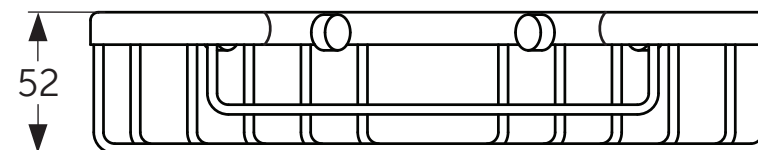

Ideal Standard

IOM

A 9105 AA

1115 / MTAc A9105

Ideal Standard International NV  
Corporate Village - Gent Building  
Da Vincilaan 2  
1935 Zaventem  
Belgium  
[www.idealstandardinternational.com](http://www.idealstandardinternational.com)