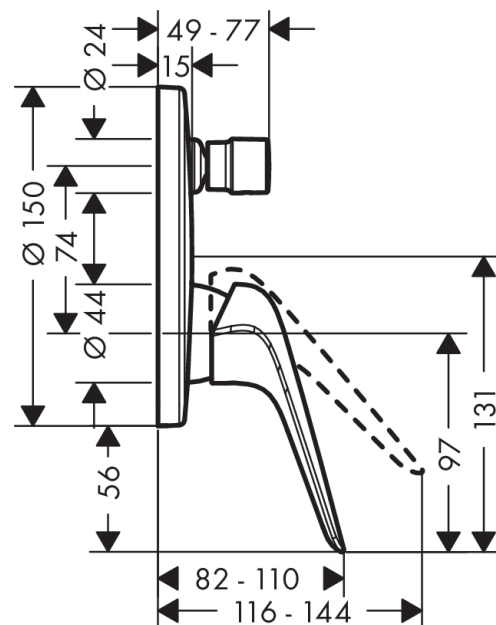

Novus

Single lever bath mixer for concealed installation with integrated security combination according to EN1717

Surfaces: **Chrome** Article Number: **71046000**

Description

product features

- connection type: basic set
- ceramic cartridge
- min. operating pressure: 1 bar
- max. operating pressure: 10 bar
- temperature limitation adjustable
- with automatic resetting
- non-return valve
- with silencer

Product image

Scale drawing

Flowchart