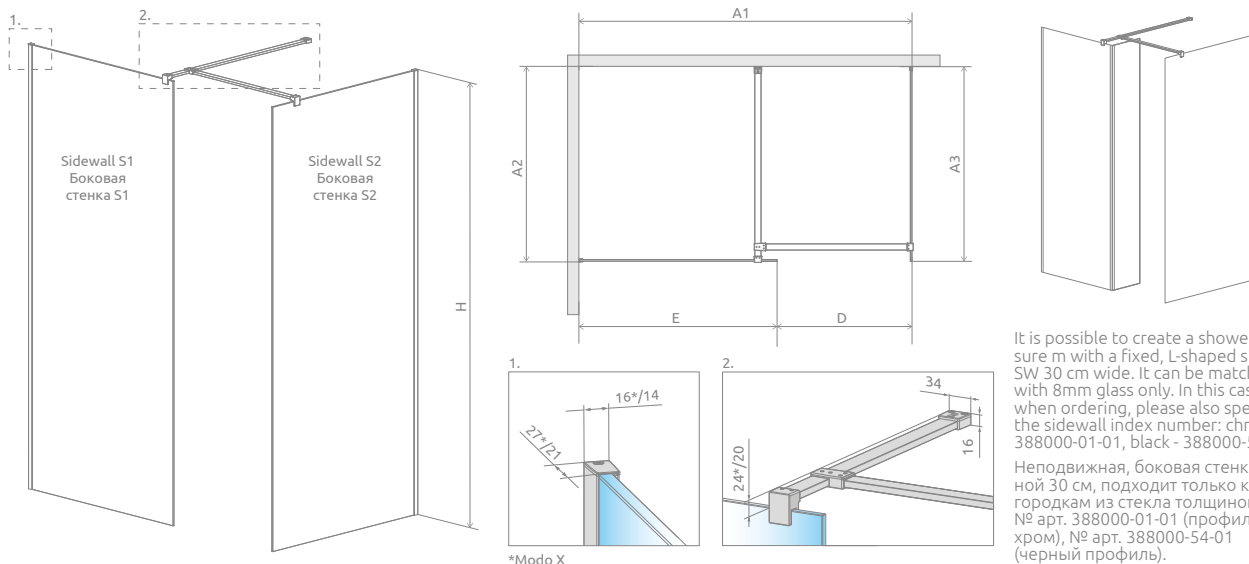

Modo X III Modo New III

Profile finish:

Данное изделие доступно с фурнитурой цвета:

01 Chrome 54 Black
01 Хром 54 Черный

Modo New III + shower board, душевая плита

Shower enclosure set consists of 3 parts: 2 walls II and connector of support bars

CONNECTOR OF SUPPORT BARS | ПРОМЕЖУТОЧНЫЙ КРОНШТЕЙН

Model Модель	Art. No. № арт.	
	Chrome / Хром	Black / Черный
Connector of support bars Промежуточный кронштейн	389000-01	389000-54

*Modo X

It is possible to create a shower enclosure m with a fixed, L-shaped sidewall SW 30 cm wide. It can be matched with 8mm glass only. In this case, when ordering, please also specify the sidewall index number: chrome - 388000-01-01, black - 388000-54-01.