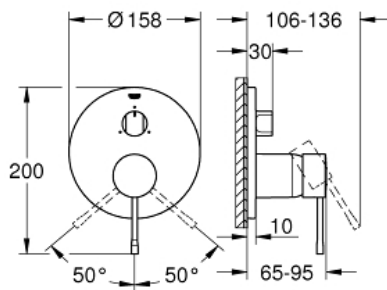

ESSENCE
Single-lever mixer with 3-way
diverter

MODEL # 24092001

Pure Freude
an Wasser

GROHE

Product Description:

ESSENCE

Single-lever mixer with 3-way diverter

Standard Specification:

set for final installation for

GROHE Rapido SmartBox (35 600 000)

GROHE SilkMove 46 mm ceramic cartridge

GROHE StarLight chrome finish

GROHE QuickFix escutcheon with covered shaft sealing and covered fixing

metal escutcheon, retroactively 6° adjustable

metal lever

3-way diverter

flow performance:

outlet A = 27 l/min,

outlet B = 27 l/min,

outlet C = 27 l/min

without roughing-in-set