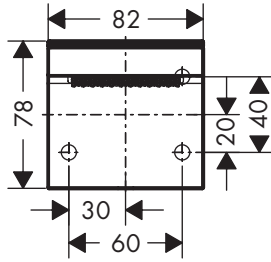

AXOR MyEdition
47410XX0 / 47410XX7 / 47412XX0

INSTALLATION

AXOR MyEdition

47410XX0 / 47410XX7 / 47412XX0

AXOR MyEdition

47410XX0 / 47410XX7 / 47412XX0

P max. 1,0 MPa = 10 bar

T max. 70 °C