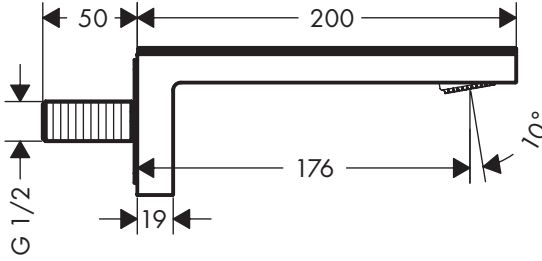

AXOR MyEdition
47410XX0 / 47410XX7 / 47412XX0

INSTALLATION

AXOR MyEdition

47410XX0 / 47410XX7 / 47412XX0

AXOR MyEdition

47410XX0 / 47410XX7 / 47412XX0

P max. 1,0 MPa = 10 bar

T max. 70 °C