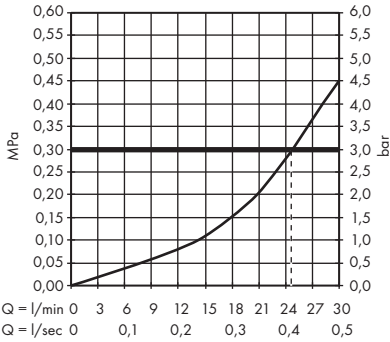

AXOR MyEdition
47410XX0 / 47410XX7 / 47412XX0

INSTALLATION

AXOR MyEdition

47410XX0 / 47410XX7 / 47412XX0

AXOR MyEdition

47410XX0 / 47410XX7 / 47412XX0

P max. 1,0 MPa = 10 bar

T max. 70 °C