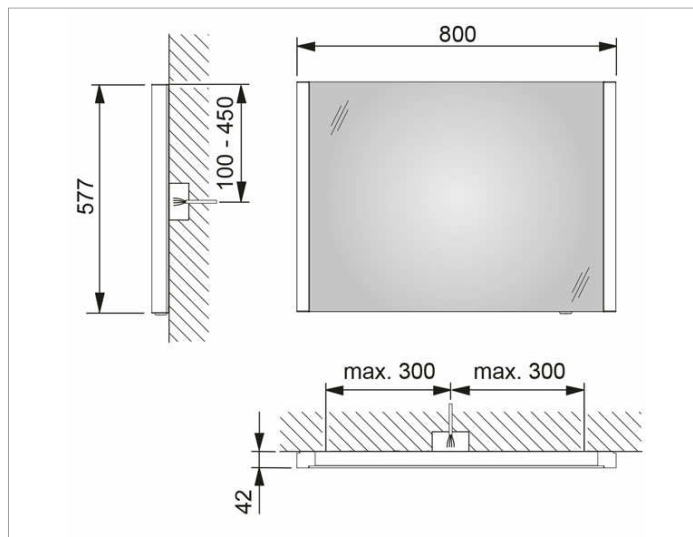

ЧЕРТЕЖ

ОПИСАНИЕ ИЗДЕЛИЯ

Управление:

внешняя панель управления с функциями:

- вкл / выкл
- реостат/диммер
- выбор освещения / 3 варианта

Подсветка:

Вертикальная подсветка и подсветка раковины

тон подсветки 3000 Кельвин (теплая белая),

Светодиоды 2 x 14 Вт срок службы > 30.000 часов горения.

бесступенчатый реостат/диммер,

не требуется замена ламп

ЕЕК: A++, A+, A, 28 kWh/1000h

спецификации

KEUCO Royal Reflex.2 light mirror 14296002500

High quality light mirror in elegant design,
with LED lighting 28 watt, lifespan > 30,000 hrs.,
operated by external rotary dimmer with the functions:
switch on/off, dimming, toggle between 3 lighting variants,
vertical lighting and washbasin lighting

Warm-white light colour, 3000 kelvin,
stepless dimming,

energy efficiency label: A++, A+, A, 28 kWh/1000h

Height 577 mm, width 800 mm

depth 42 mm

Non-corroding fastening materials included

Габариты

800 x 577 x 42 mm