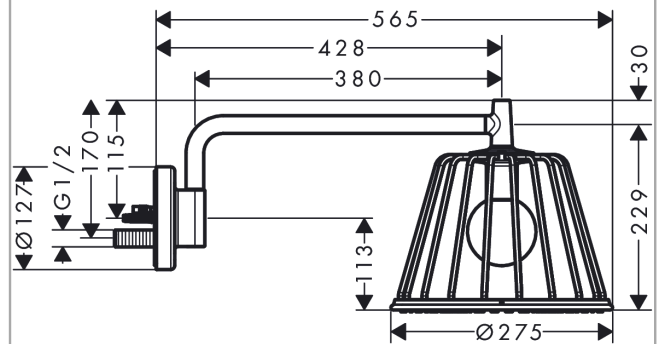

AXOR LampShower/Nendo LampShower 275 1jet with shower arm

Surfaces: **Brushed Black Chrome** Article Number: **26031340**

product features

- consists of: overhead shower, shower arm
- shower head size: 275 mm
- spray type: Rain
- shower arm length: 380 mm
- shower arm swivels by 150°
- ball-joint: overhead shower angle adjustable
- maximum flow rate at 3 bar: 13 l/min
- flow rate Rain spray (at 3 bar): 13 l/min
- spray zones: special spray image from placed inside spray nozzles on the inner diameter
- material spray disc: metal
- spray disc removable for cleaning
- installation: wall
- connection dimension: DN15
- with integrated lighting
- illuminant: LED
- power supply: 12 V
- transformer power supply for concealed installation 12 V, 18 W
- input voltage: 100 - 240 V AC / 50 / 60 Hz
- output voltage: 12 V - DC
- colour temperature: 2700 K
- energy efficiency label: A+
- TÜV certified

Technology

Certificates

AXOR LampShower/Nendo
LampShower 275 1jet with shower arm
 Surfaces: **Brushed Black Chrome** Article Number: **26031340**

Product image

Scale drawing

Flowchart

The consumption was measured in combination with the appropriate fittings (thermostat/mixer/in-wall valve) to reflect actual application in practice.

AXOR LampShower/Nendo
LampShower 275 1jet with shower arm
Surfaces: **Brushed Black Chrome** Article Number: **26031340**

Exploded Drawing

Year of production: >11/16

AXOR LampShower/Nendo
LampShower 275 1jet with shower arm
 Surfaces: **Brushed Black Chrome** Article Number: **26031340**