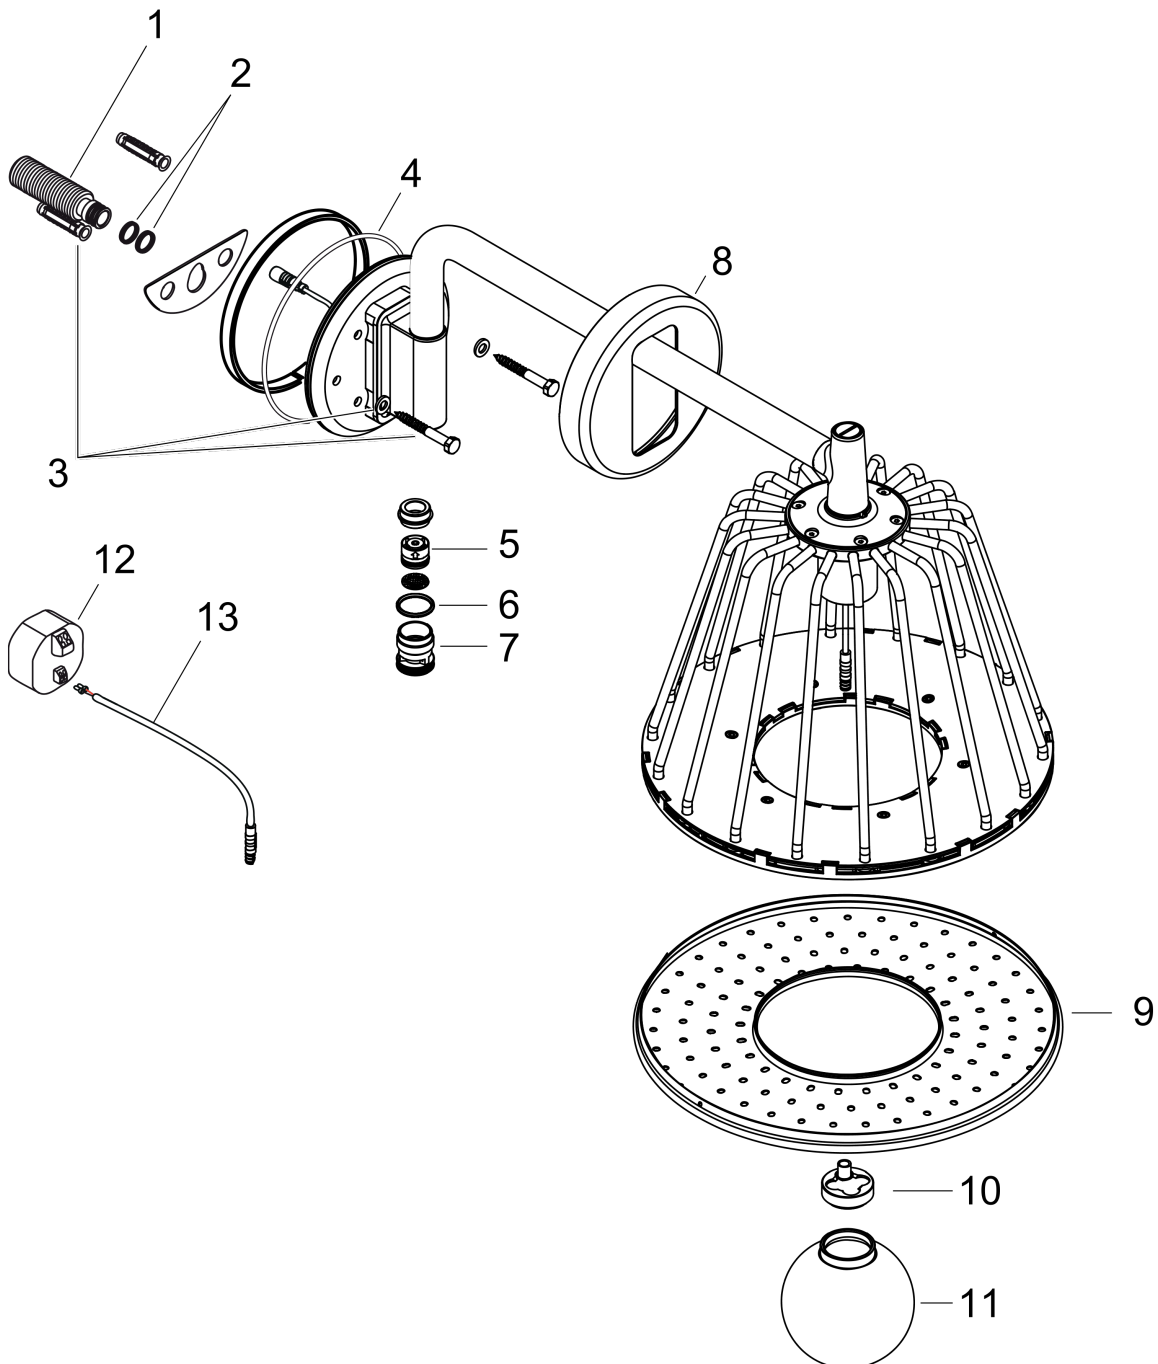

AXOR LampShower/Nendo
LampShower 275 1jet with shower arm
Surfaces: **Brushed Black Chrome** Article Number: **26031340**

Exploded Drawing

Year of production: >11/16

AXOR LampShower/Nendo
LampShower 275 1jet with shower arm
Surfaces: **Brushed Black Chrome** Article Number: **26031340**

Spare part list

Year of production: >11/16

Pos.		Article Number	Price	PU
1	connecting thread G½	92195000	-	1
2	O-ring 11x2	98127000	-	1
3	mounting kit	95430000	-	1
4	O-ring 100x2,5	98417000	-	1
5	non return valve DW 10	96456000	-	1
6	O-ring 17x2	98199000	-	1
7	plug	92202000	-	1
8	escutcheon	92193340	-	1
9	spray body	92181340	-	1
10	bulb	98351000	-	1
11	light glass	92182000	-	1
12	transformer	95585000	-	1
13	cable for illumination (12 V)	95586000	-	1
a	base body	26909180	-	1