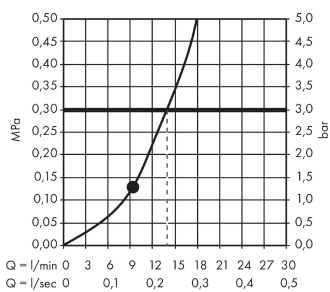

AXOR LampShower/Nendo LampShower 275 1jet with shower arm

Surfaces: **Brushed Black Chrome** Article Number: **26031340**

product features

- consists of: overhead shower, shower arm
- shower head size: 275 mm
- spray type: Rain
- shower arm length: 380 mm
- shower arm swivels by 150°
- ball-joint: overhead shower angle adjustable
- maximum flow rate at 3 bar: 13 l/min
- flow rate Rain spray (at 3 bar): 13 l/min
- spray zones: special spray image from placed inside spray nozzles on the inner diameter
- material spray disc: metal
- spray disc removable for cleaning
- installation: wall
- connection dimension: DN15
- with integrated lighting
- illuminant: LED
- power supply: 12 V
- transformer power supply for concealed installation 12 V, 18 W
- input voltage: 100 - 240 V AC / 50 / 60 Hz
- output voltage: 12 V - DC
- colour temperature: 2700 K
- energy efficiency label: A+
- TÜV certified

Technology

Certificates

AXOR LampShower/Nendo
LampShower 275 1jet with shower arm
 Surfaces: **Brushed Black Chrome** Article Number: **26031340**

Product image

Scale drawing

Flowchart

The consumption was measured in combination with the appropriate fittings (thermostat/mixer/in-wall valve) to reflect actual application in practice.