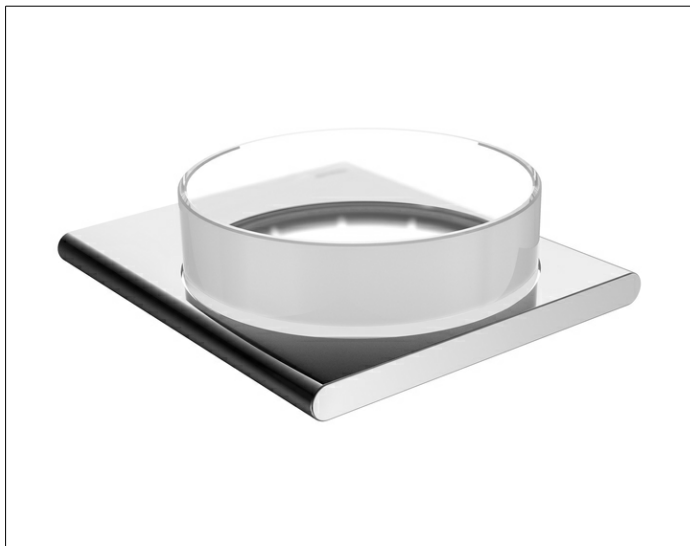

Edition 400

11549059000 Полочка

ИЗДЕЛИЕ

ОПИСАНИЕ ИЗДЕЛИЯ

в комплекте с хрустальной чашей, матовая

ПОВЕРХНОСТЬ

Никель шлифованный

ЧЕРТЕЖ

СПЕЦИФИКАЦИИ

KEUCO Edition 400 Utensil tray, 11549059000
Crystal utensil tray in sculptural design,
brushed nickel holder with slightly rounded edges,
complete with removable crystal soap dish, matt,
easy to clean,
width 4-1/8", height 1-1/2", depth 4-3/4",
the holder is fitted concealed,
delivery includes anti-corrosion fixings