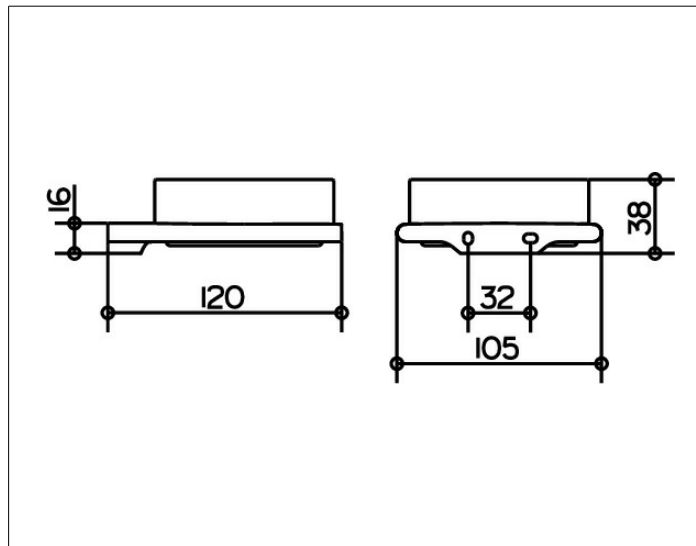

Edition 400

11549059000 Полочка

ИЗДЕЛИЕ

ОПИСАНИЕ ИЗДЕЛИЯ

в комплекте с хрустальной чашей, матовая

ПОВЕРХНОСТЬ

Никель шлифованный

ЧЕРТЕЖ

СПЕЦИФИКАЦИИ

KEUCO Edition 400 Utensil tray, 11549059000
Crystal utensil tray in sculptural design,
brushed nickel holder with slightly rounded edges,
complete with removable crystal soap dish, matt,
easy to clean,
width 4-1/8", height 1-1/2", depth 4-3/4",
the holder is fitted concealed,
delivery includes anti-corrosion fixings