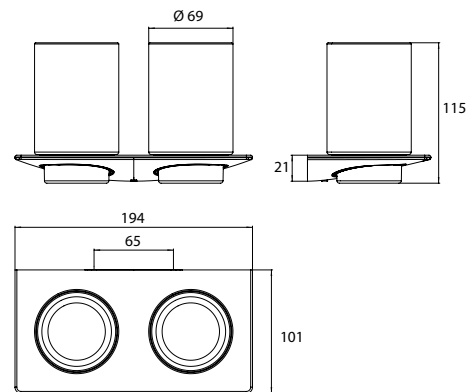

Double glass holder glasses crystal glass clear chrome

Art.No.1625 001 00