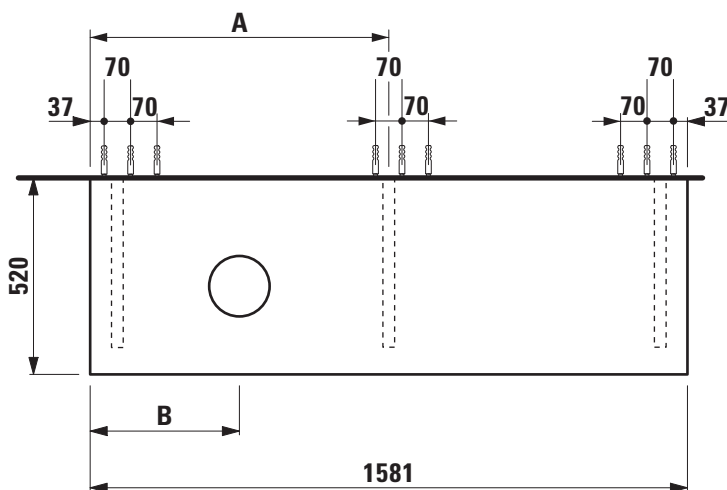

TECHNICAL DRAWINGS / S 1 : 20

A / mm	B / mm	Ceramic
790,5	250	Palomba s1680.1
790,5	290	Val s1228.2 (semi-wet-area right)
790,5	307	Palomba s1680.2
790,5	345	Val s1228.1
790,5	346	Palomba s1680.3
790,5	652	Kartell by Laufen s1233.2
790,5	447	Living City s1743.7
994	535	Living Square s1643.4

A / mm	B / mm	Ceramic
994	395	Living Square s1643.2 Laufen Pro S s1696.2, s1696.3, s1696.4 Laufen Pro s1795.3
994	447	Laufen Pro S s1696.7 Val s1628.5
790,5	500	Val s1228.2 (semi-wet-area left)
994	505	Val s1628.7
790,5	395	all other from matrix for washtops Case

X = The exact height must be set during installation.