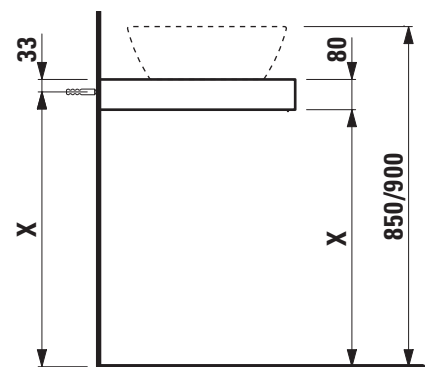

TECHNICAL DRAWINGS / S 1 : 20

A / mm	B / mm	Ceramic
790,5	250	Palomba s1680.1
790,5	290	Val s1228.2 (semi-wet-area right)
790,5	307	Palomba s1680.2
790,5	345	Val s1228.1
790,5	346	Palomba s1680.3
790,5	652	Kartell by Laufen s1233.2
790,5	447	Living City s1743.7
994	535	Living Square s1643.4

A / mm	B / mm	Ceramic
994	395	Living Square s1643.2 Laufen Pro S s1696.2, s1696.3, s1696.4 Laufen Pro s1795.3
994	447	Laufen Pro S s1696.7 Val s1628.5
790,5	500	Val s1228.2 (semi-wet-area left)
994	505	Val s1628.7
790,5	395	all other from matrix for washtops Case

X = The exact height must be set during installation.