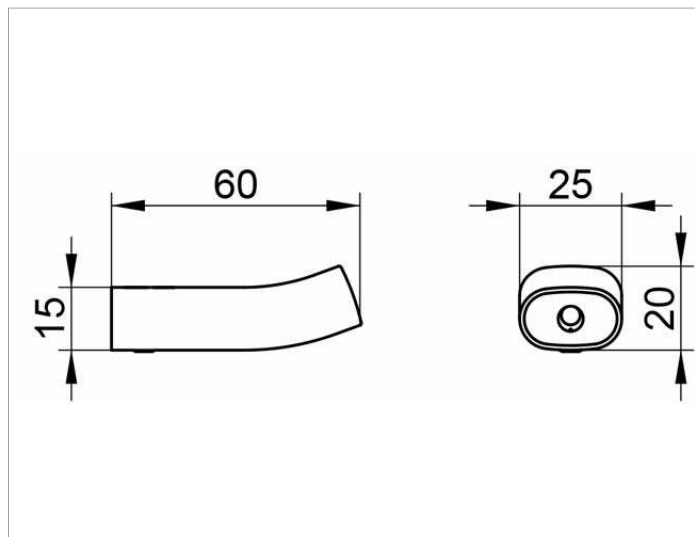

Edition 400

11514010000 Крючок для полотенца

ИЗДЕЛИЕ

поверхность

хром

ЧЕРТЕЖ

спецификации

KEUCO Edition 400 towel hook 11514010000
chrome-plated towel hook,
sculptural design,
with slightly rounded edges,
hook head slightly angled, easy to clean,
depth 2-3/8", width 1", total height 13/16",
the towel hook is fitted concealed,
delivery includes anti-corrosion fixings