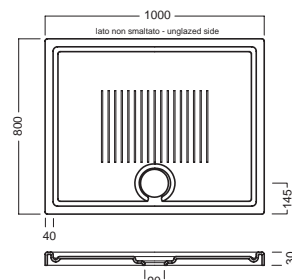

## ACCESSORI ACCESSORIES

Y2AA01 (BI-White)  
Y2AA77 (CR-Chrome)

Piletta ispezionabile h 60 mm da 90 mm, coperchio tondo ULTRA PIATTO con logo HATRIA (per piatti doccia LIF H3)  
Shower drain with removable siphon, drainage 90 mm, h 60 mm, with round ULTRA FLAT cover and HATRIA logo (for LIF H3 shower trays)

## DISEGNO TECNICO TECHNICAL DESIGN

Tolleranza massima  $\pm 1.5$  %  
Maxmun allowed tolerance  $\pm 1.5$  %

01 BIANCO  
WHITE

Y3AC01 (BI-White)  
Y3AC77 (CR-Chrome)

Piletta ispezionabile GEBERIT h 60 mm da 90 mm, coperchio tondo cromato (per piatti doccia LIF H3)  
GEBERIT Shower drain with removable siphon, drainage 90 mm, h 60 mm round cover (for LIF H3 shower trays)