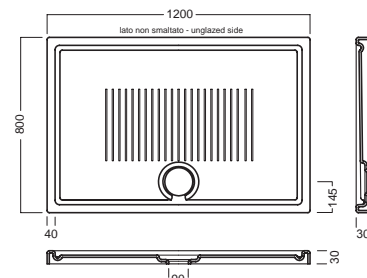

## ACCESSORI ACCESSORIES

Y2AA01 (BI-White)  
Y2AA77 (CR-Chrome)

Piletta ispezionabile h 60 mm da 90 mm, coperchio tondo ULTRA PIATTO con logo HATRIA (per piatti doccia LIF H3)  
Shower drain with removable siphon, drainage 90 mm, h 60 mm, with round ULTRA FLAT cover and HATRIA logo (for LIF H3 shower trays)

## DISEGNO TECNICO TECHNICAL DESIGN

Tolleranza massima  $\pm 1.5$  %  
Maxmun allowed tolerance  $\pm 1.5$  %

01 BIANCO  
WHITE

Y3AC01 (BI-White)  
Y3AC77 (CR-Chrome)

Piletta ispezionabile GEBERIT h 60 mm da 90 mm, coperchio tondo cromato (per piatti doccia LIF H3)  
GEBERIT Shower drain with removable siphon, drainage 90 mm, h 60 mm round cover (for LIF H3 shower trays)