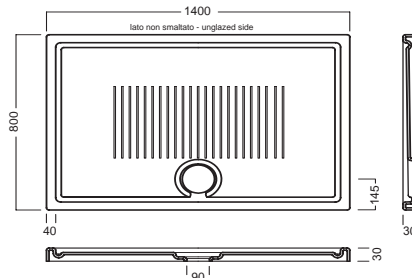

## ACCESSORI ACCESSORIES

Y2AA01 (BI-White)  
Y2AA77 (CR-Chrome)

Piletta ispezionabile h 60 mm da 90 mm, coperchio tondo ULTRA PIATTO con logo HATRIA (per piatti doccia LIF H3)  
Shower drain with removable siphon, drainage 90 mm, h 60 mm, with round ULTRA FLAT cover and HATRIA logo (for LIF H3 shower trays)

## DISEGNO TECNICO TECHNICAL DESIGN

Tolleranza massima  $\pm 1.5$  %  
Maxmun allowed tolerance  $\pm 1.5$  %

01 BIANCO  
WHITE

Y3AC01 (BI-White)  
Y3AC77 (CR-Chrome)

Piletta ispezionabile GEBERIT h 60 mm da 90 mm, coperchio tondo cromato (per piatti doccia LIF H3)  
GEBERIT Shower drain with removable siphon, drainage 90 mm, h 60 mm round cover (for LIF H3 shower trays)