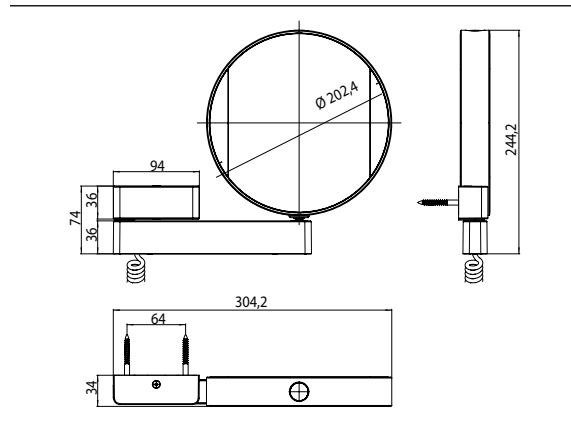

LED-Shaving and cosmetic mirror chrome

Art.No.1095 060 18

Mirrored on both sides: Magnification: 3x and 7x, round, LED-illumination, luminous colour (cold: 6.000 K/warm: 3.000 K) continuously dimmable with sensor switch, on a swivel arm, with helix cable and switch