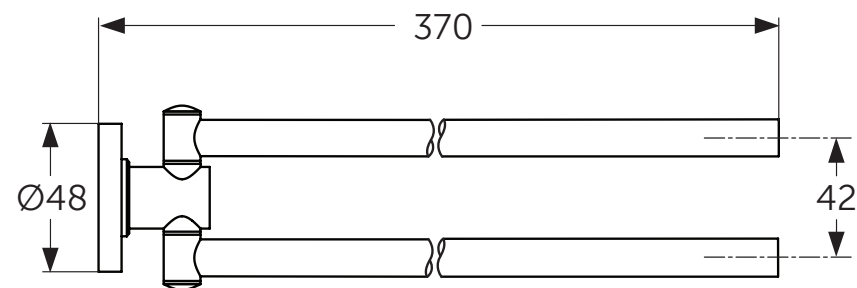

Position  
1 = A 963 259 AA

Ideal Standard

IOM

A 9131 AA

1115 / MTAc A9131

Ideal Standard International NV  
Corporate Village - Gent Building  
Da Vincilaan 2  
1935 Zaventem  
Belgium  
[www.idealstandardinternational.com](http://www.idealstandardinternational.com)