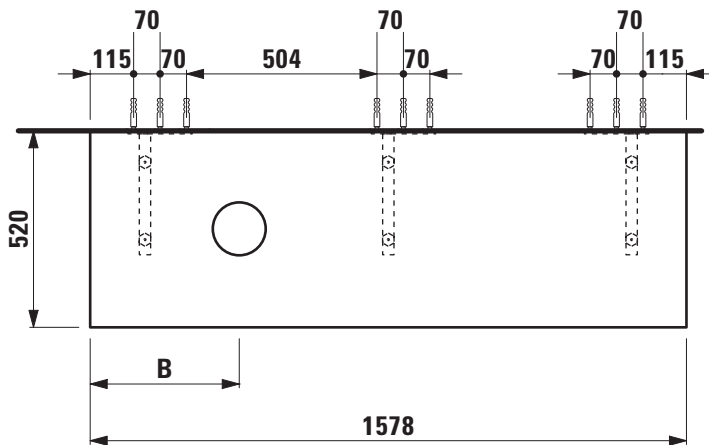

TECHNICAL DRAWINGS / S 1 : 20

B / mm	Ceramic
275	Palomba s1680.1
291	VAL s1228.2 (semi-wet-area left)
300	Kartell by Laufen s1033.8, s1333.2
306	Palomba s1680.2
320	Kartell by Laufen s1033.4
345	Palomba s1680.3 Val s1228.1
395	Kartell by Laufen s1233.1 , s1533.1 Living SaphirKeramik s1143.3, s1143.4, s1143.5 Living City s1143.0, s1143.1, s1143.2, s1743.2, s1743.4, s1743.7 Ino s1230.0, s1230.2, s1630.0, s1630.2, s1730.1

B / mm	Ceramic
395	Val s1628.0, s1628.2, s1628.3, s1628.4 Val s1728.1 (only wall mounted tap) Laufen Pro S s1695.2 Laufen Pro s1296.2, s1296.4
450	Ino s1730.2 (only wall mounted tap)
467	Laufen Pro S s1295.2, s1295.3
470	Kartell by Laufen s1033.5
498	VAL s1228.2 (semi-wet-area right)
500	Living City s1843.8
600	Kartell by Laufen s1033.9
672	Kartell by Laufen s1233.2 (with tap bank right)

X = The exact height must be set during installation.