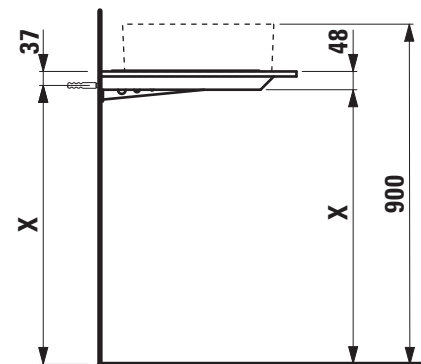

TECHNICAL DRAWINGS / S 1 : 20

B / mm	Ceramic
275	Palomba s1680.1
291	VAL s1228.2 (semi-wet-area left)
300	Kartell by Laufen s1033.8, s1333.2
306	Palomba s1680.2
320	Kartell by Laufen s1033.4
345	Palomba s1680.3 Val s1228.1
395	Kartell by Laufen s1233.1 , s1533.1 Living SaphirKeramik s1143.3, s1143.4, s1143.5 Living City s1143.0, s1143.1, s1143.2, s1743.2, s1743.4, s1743.7 Ino s1230.0, s1230.2, s1630.0, s1630.2, s1730.1

B / mm	Ceramic
395	Val s1628.0, s1628.2, s1628.3, s1628.4 Val s1728.1 (only wall mounted tap) Laufen Pro S s1695.2 Laufen Pro s1296.2, s1296.4
450	Ino s1730.2 (only wall mounted tap)
467	Laufen Pro S s1295.2, s1295.3
470	Kartell by Laufen s1033.5
498	VAL s1228.2 (semi-wet-area right)
500	Living City s1843.8
600	Kartell by Laufen s1033.9
672	Kartell by Laufen s1233.2 (with tap bank right)

X = The exact height must be set during installation.