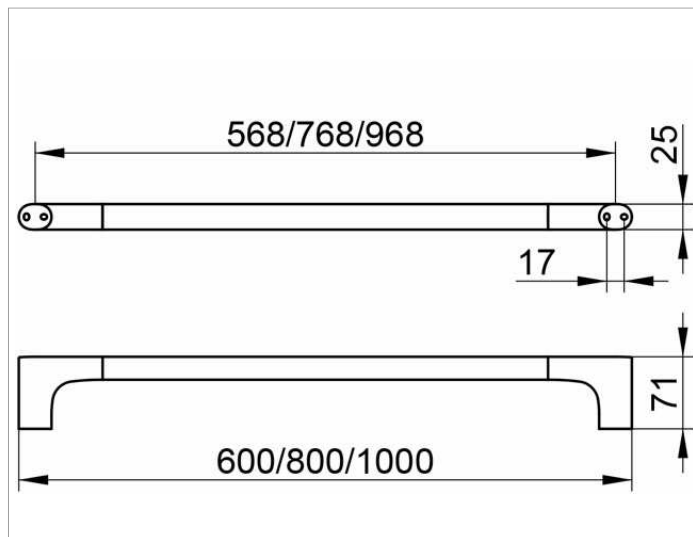

Edition 400

11501011000 Полотенцедержатель

ИЗДЕЛИЕ

ЧЕРТЕЖ

поверхность

хром

Габариты

1000 mm

спецификации

KEUCO Edition 400 towel rail , 11501011000
chrome-plated towel rail,
sculptural design,
antistatic, easy to clean,
axial dimension 38-1/16", total width of 39-3/8",
depth 2-13/16",
the towel rail is fitted concealed,
delivery includes anti-corrosion fixings