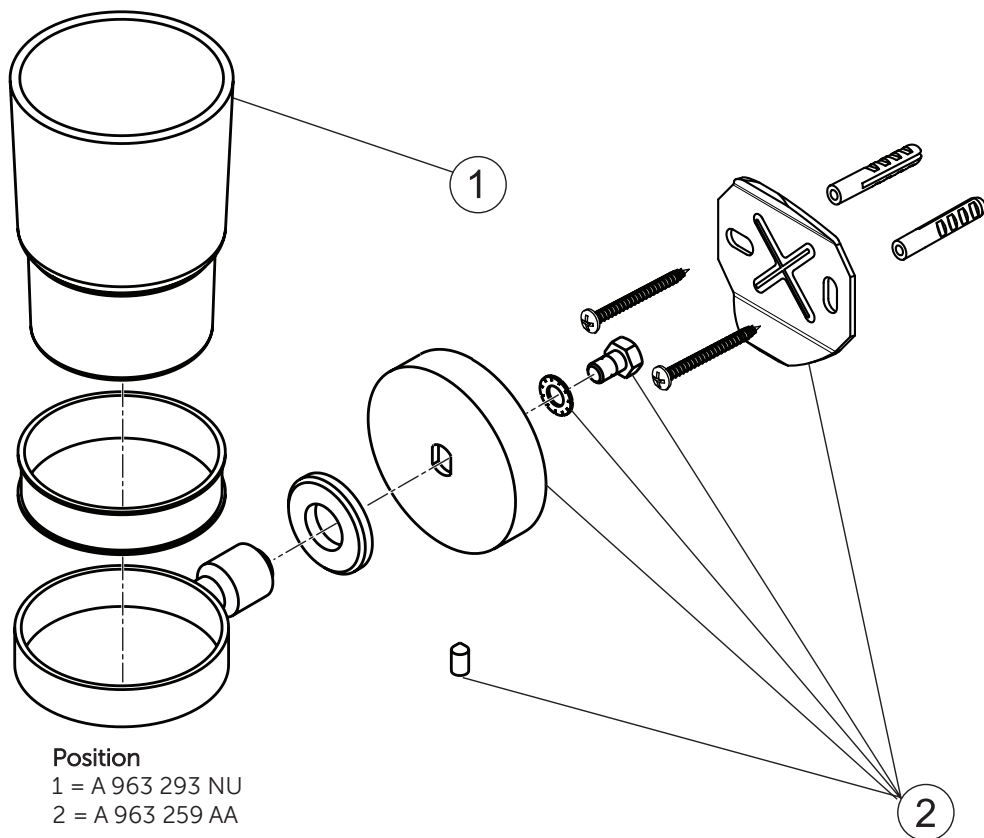

Position
1 = A 963 293 NU
2 = A 963 259 AA

Ideal Standard

IOM

A 9121 AA

1115 / MTAc A9121

Ideal Standard International NV
Corporate Village - Gent Building
Da Vincilaan 2
1935 Zaventem
Belgium
www.idealstandardinternational.com