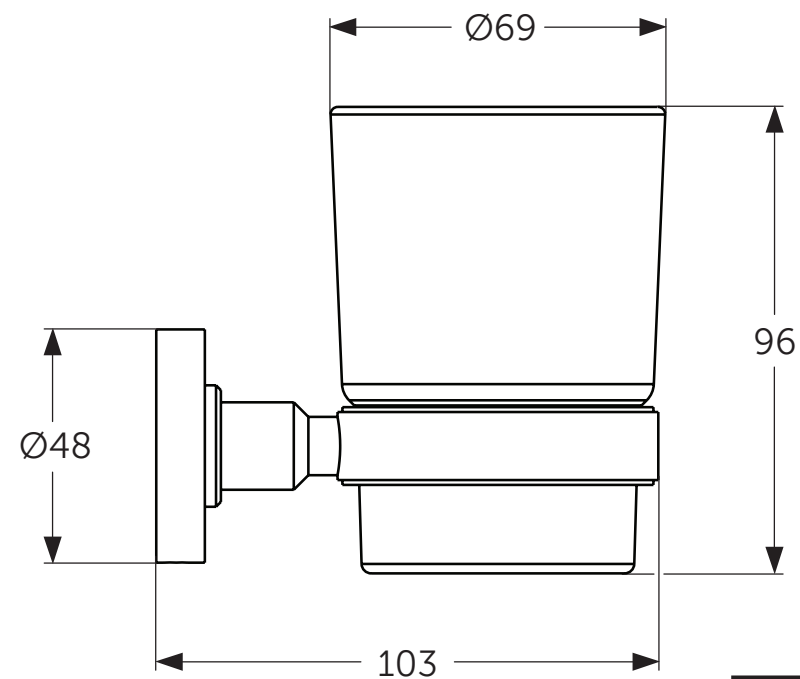

Position
1 = A 963 293 NU
2 = A 963 259 AA

Ideal Standard

IOM

A 9121 AA

1115 / MTAc A9121

Ideal Standard International NV
Corporate Village - Gent Building
Da Vincilaan 2
1935 Zaventem
Belgium
www.idealstandardinternational.com