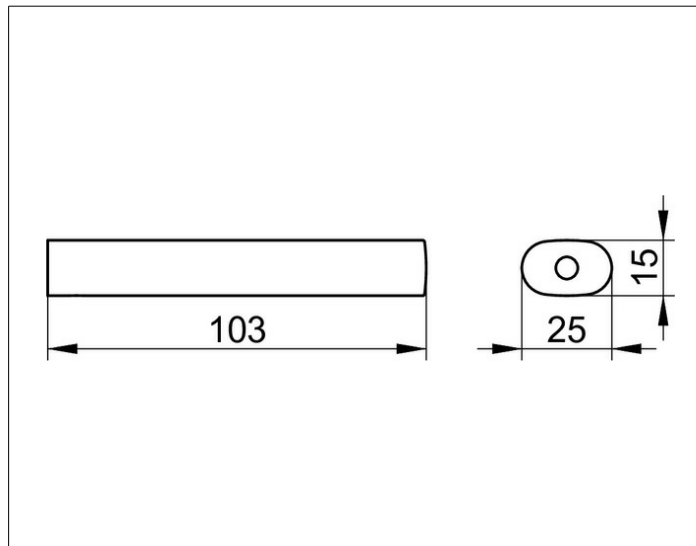

Edition 400

11563130000 Держатель запасного рулона

ИЗДЕЛИЕ

ПОВЕРХНОСТЬ

Хром черный шлифованный

ЧЕРТЕЖ

СПЕЦИФИКАЦИИ

KEUCO Edition 400 Spare paper holder, 11563130000
brushed black chrome spare toilet paper holder,
sculptural design
easy to clean, wall-mounted,
height 9/16", width 1", depth 4-1/16",
the spare toilet paper holder is fitted concealed,
delivery included anti-corrosion fixings