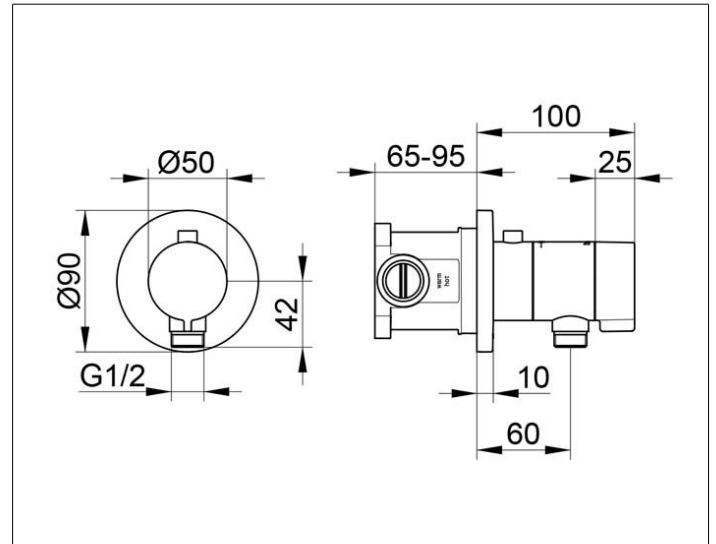

IXMO

59554010021 Set IXMO_solo

PRODUCT

DRAWING

PRODUCT ATTRIBUTES

complete with:
 Thermostatic mixer with wall outlet for shower hose,
 rosette round (59554 010001) and installation unit
 (59554 000170)

SURFACE

chrome-plated

DIMENSION

Schlauchanschluß, rund