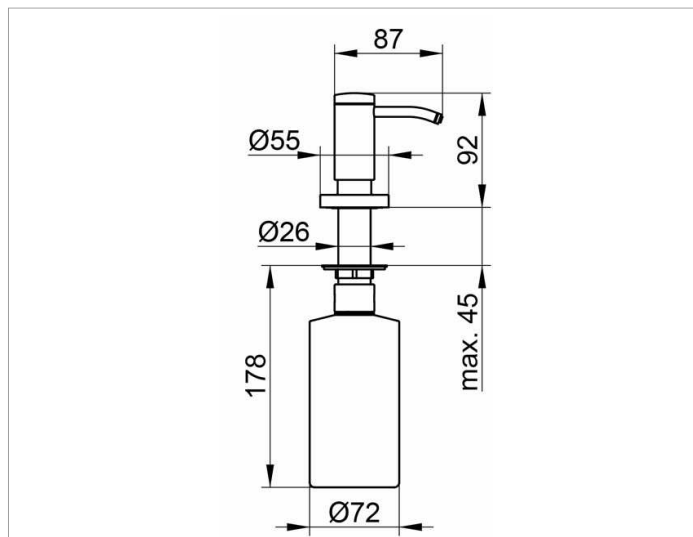

Plan

14949010200 Дозатор

ИЗДЕЛИЕ

ОПИСАНИЕ ИЗДЕЛИЯ

встраиваемый в столешницу
 объем: прибл. 500 мл
 дозировочный объем: прибл. 0,5 мл/нажатие

поверхность

хром

ЧЕРТЕЖ

спецификации

KEUCO PLAN lotion dispenser for installation in vanity or vanity unit,
 14949010200

Chrome-plated lotion dispenser in a stylish yet functional design
 for installation in wash basins and wash tops up to a thickness of 2-3/16"
 complete with a removable inbuilt synthetic dispenser
 for easy cleaning and filling

Capacity: 16.91 oz, for standard liquid soap,

Dosage: approx. 0.02 oz/stroke

for installation a borehole of 1" in the wash basin or wash top is
 necessary,

this will be covered after installation by a chrome-plated design cover
 cap,

visible dispenser height: 3-5/8", projection: 3-7/16"

the removable inbuilt synthetic dispenser requires for fitting a clearance
 height of at least 7-7/8"