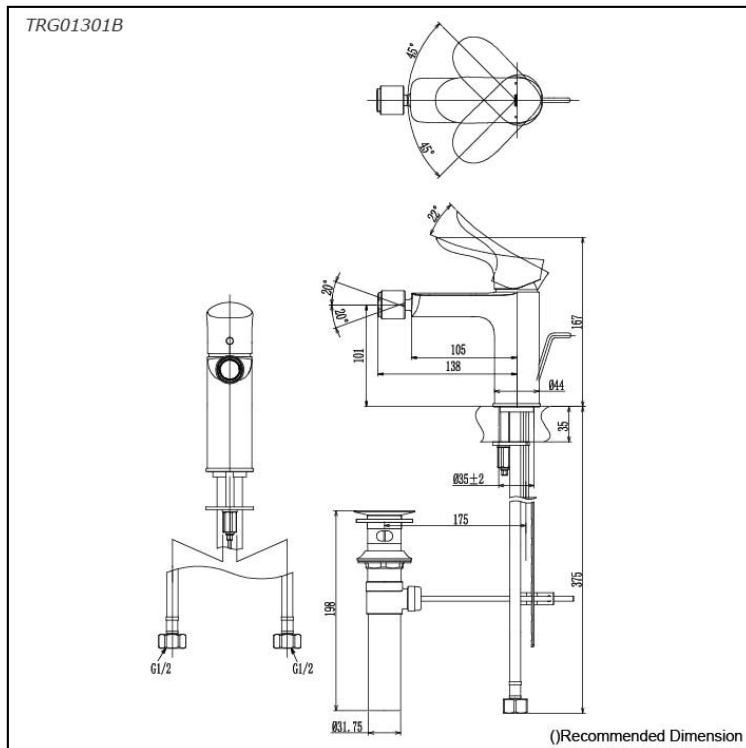

GO Series
Floor-standing Bath & Shower Set

Features

- Design concept is gorgeous and organic

Specifications

Finish: Chrome
Material: Brass

Parts description

- **TRG01301B**
Bidet Faucet w/ Pop-up waste

Flow Rate

TRG01301B