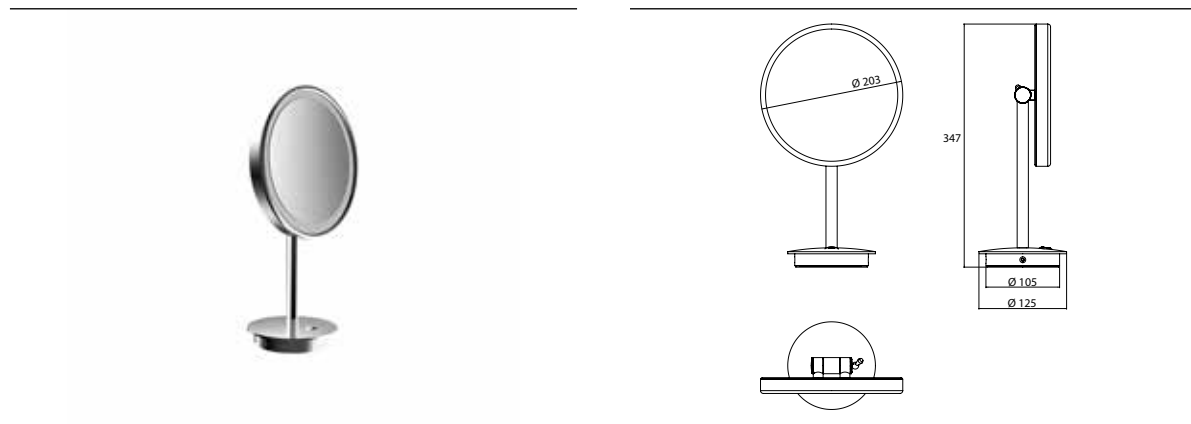

LED-Shaving and cosmetic mirror, standing type chrome

Art.No.1094 060 09

with illuminated touch sensor (On/Off, Colour change) and helix cable, one arm, round, $\varnothing 203$ mm, 3 magnifying glass, IP 20