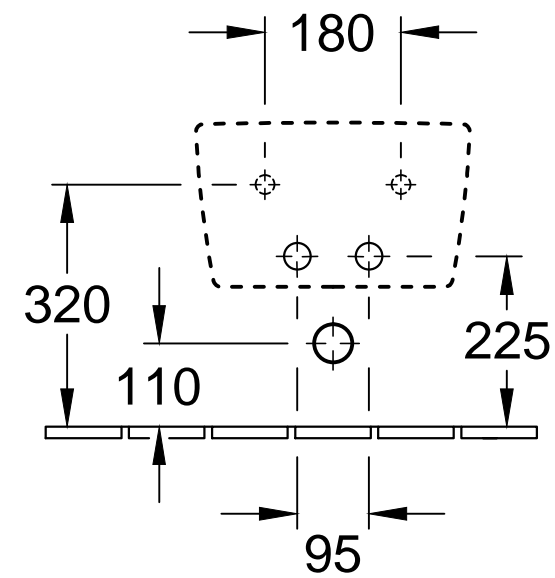

GE 111.512.00.1

GE 111.510.00.1

GE 111.510.00.1

GE 457.608.00.1

Designation		AVENTO		Villeroy&Boch
		5405 00 - Wall-mtd. bidet		
Altered:		Approved by:	PR	This drawing may not be copied or passed on to third parties or competitive companies without our permission. Villeroy & Boch accepts no liability whatsoever for these data and technical drawings. Other parties use them at their own risk. The dimensions indicated are not binding. Villeroy & Boch reserves the right to make product changes.
		Date:	09.09.2016	
		Signed:	MHK	
		Date:	08.2016	