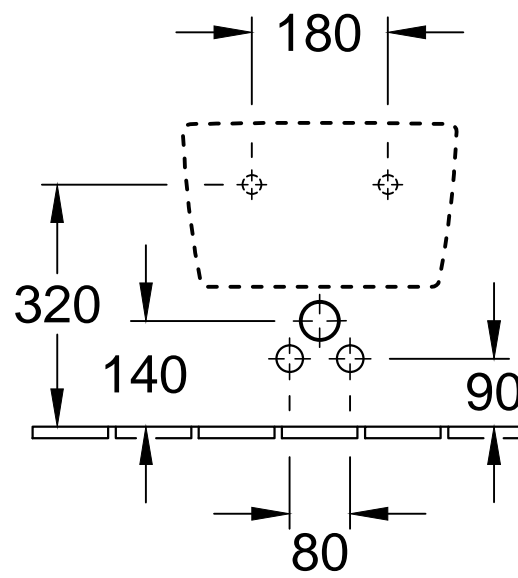

GE 111.512.00.1

GE 111.510.00.1

GE 111.510.00.1

GE 457.608.00.1

Designation		AVENTO		Villeroy&Boch
		5405 00 - Wall-mtd. bidet		
Altered:		Approved by:	PR	This drawing may not be copied or passed on to third parties or competitive companies without our permission. Villeroy & Boch accepts no liability whatsoever for these data and technical drawings. Other parties use them at their own risk. The dimensions indicated are not binding. Villeroy & Boch reserves the right to make product changes.
		Date:	09.09.2016	
		Signed:	MHK	
		Date:	08.2016	