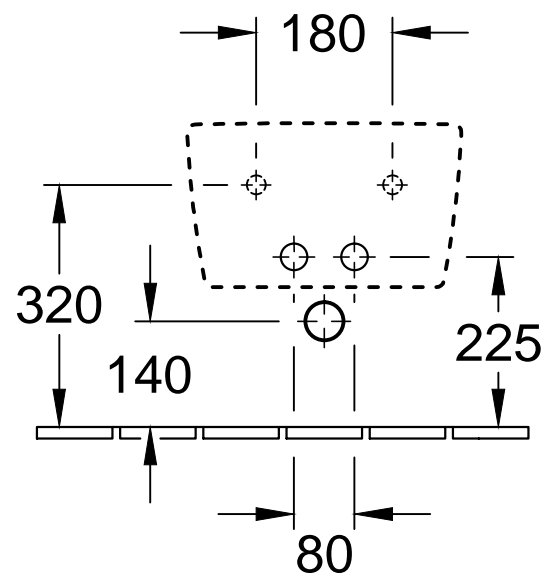

GE 111.512.00.1

GE 111.510.00.1

GE 111.510.00.1

GE 457.608.00.1

Designation		AVENTO		Villeroy&Boch
		5405 00 - Wall-mtd. bidet		
Altered:		Approved by:	PR	This drawing may not be copied or passed on to third parties or competitive companies without our permission. Villeroy & Boch accepts no liability whatsoever for these data and technical drawings. Other parties use them at their own risk. The dimensions indicated are not binding. Villeroy & Boch reserves the right to make product changes.
		Date:	09.09.2016	
		Signed:	MHK	
		Date:	08.2016	