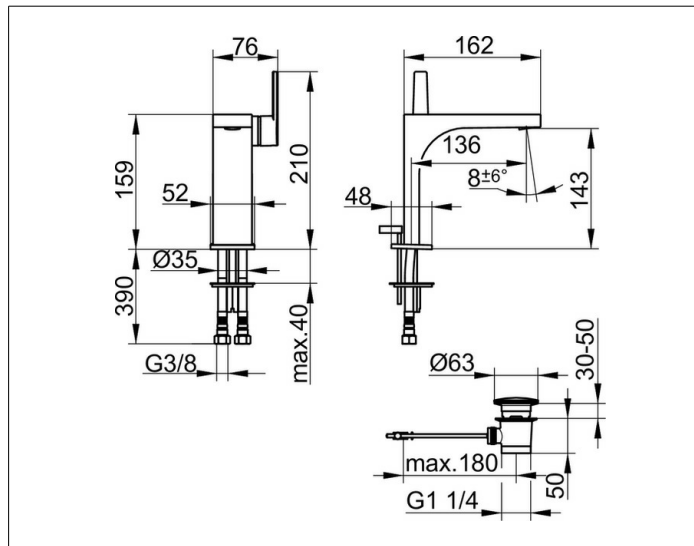

Edition 11

51102130000 Single lever basin mixer 150

**PRODUCT**

**DRAWING**

**PRODUCT ATTRIBUTES**

complete with pop-up waste 1 1/4 inch  
 single hole installation  
 cartridge with ceramic discs  
 aerator SLIM SSR M 24x1, adjustable,  
 pressure hoses 435 mm, G 3/8 inch  
 flow rate reduced to 7,6 l/min.